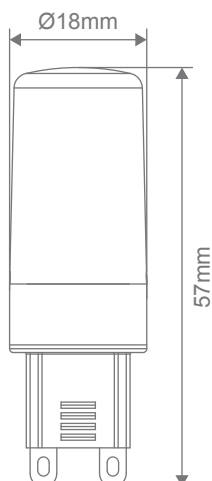

Diagrams / Additional

Item No.	Variant	CCT
G9	65104	3000K
	65106	5000K