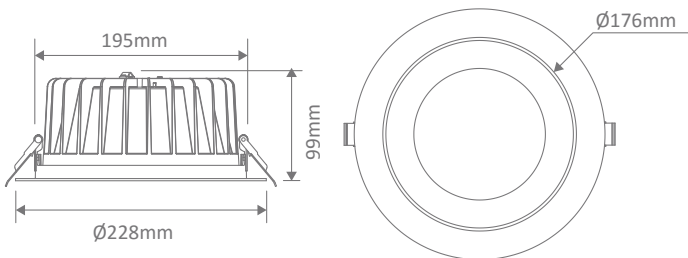

### Description

The Expo-35 Recessed Led Down light range is designed to offer Low glare lighting solutions to any commercial or residential application. Ideal for conference rooms, restaurants, hotels and living spaces. Featuring an aluminium deep-set body and high gloss mirror reflector, includes dimmable LED driver flex & plug, and also with TRIO, the added option of changing the colour temperature output.

### Specification Features

|                 |   |
|-----------------|---|
| Input Voltage:  | 240V AC   |
| Power (W):      | 35W   |
| IP rating (IP): | IP44  |
| Lumens (lm):    | Warm White 3000K - 3650lm<br>Neutral White 4000K - 3750lm<br>White 5700K - 3850lm |
| LED type:       | SMD   |
| CCT:            | 3000K - 4000K - 5700K (Switchable)  |
| CRI:            | ≥90   |
| Beam angle (°): | 80°   |
| Dimmable:       | Yes   |
| Lifespan (hrs): | 50,000hrs   |
| Cutout (p):     | Ø200-210mm  |

### Diagrams / Additional

Cuttout: Ø200-210mm

| Item No.        | Variant | Colour Temperature |
|-----------------|---------|--------------------|
| EXPO-35-REC-BLK | 20714   | TRIO               |
| EXPO-35-REC-WHT | 20715   | TRIO               |