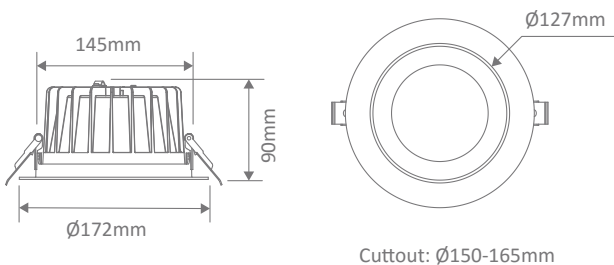

Expo-25-Rec LED Recessed Downlight

Description

The Expo-25 Recessed Led Down light range is designed to offer Low glare lighting solutions to any commercial or residential application. Ideal for conference rooms, restaurants, hotels and living spaces. Featuring an aluminium deep-set body and high gloss mirror reflector, includes dimmable LED driver flex & plug, and also with TRIO, the added option of changing the colour temperature output.

Specification Features

Input Voltage:	240V AC
Power (W):	25W
IP rating (IP):	IP44
Lumens (lm):	Warm White 3000K - 2200lm Neutral White 4000K - 2400lm White 5700K - 2600lm
LED type:	SMD
CCT:	3000K - 4000K - 5700K (Switchable)
CRI:	≥90
Beam angle (°):	80°
Dimmable:	Yes
Lifespan (hrs):	50,000hrs
Cutout (p):	Ø150-165mm

Diagrams / Additional

Item No.	Variant	Colour Temperature
EXPO-25-REC-BLK	20712	TRIO
EXPO-25-REC-WHT	20713	TRIO