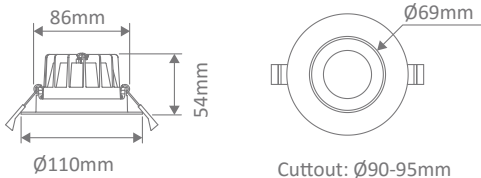

Expo-10-Rec LED Recessed Downlight

Description

The Expo-10 Recessed Led Down light range is designed to offer Low glare lighting solutions to any commercial or residential application. Ideal for conference rooms, restaurants, hotels and living spaces. Featuring an aluminium deep-set body and high gloss mirror reflector, includes dimmable LED driver flex & plug, and also with TRIO, the added option of changing the colour temperature output.

Specification Features

Input Voltage:	240V AC
Power (W):	10W
IP rating (IP):	IP44
Lumens (lm):	Warm White 3000K - 710lm Neutral White 4000K - 780lm White 5700K - 850lm
LED type:	SMD
CCT:	3000K - 4000K - 5700K (Switchable)
CRI:	≥90
Beam angle (°):	80°
Dimmable:	Yes
Lifespan (hrs):	50,000hrs
Cutout (p):	Ø90-95mm

Diagrams / Additional

Item No.	Variant	Colour Temperature
EXPO-10-REC-BLK	20710	TRIO
EXPO-10-REC-WHT	20711	TRIO