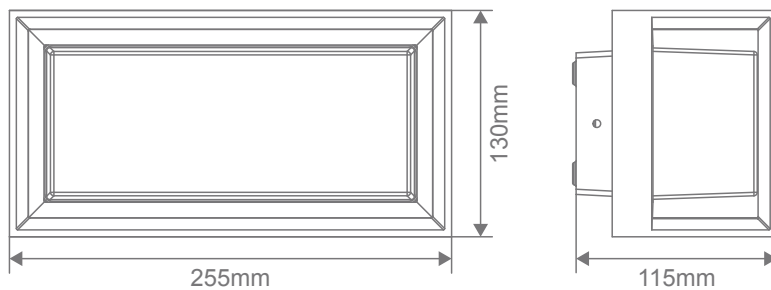

Diagrams / Additional

Item No.	Variant	Colour
CLARO	19890	Black
	19891	Dark Grey