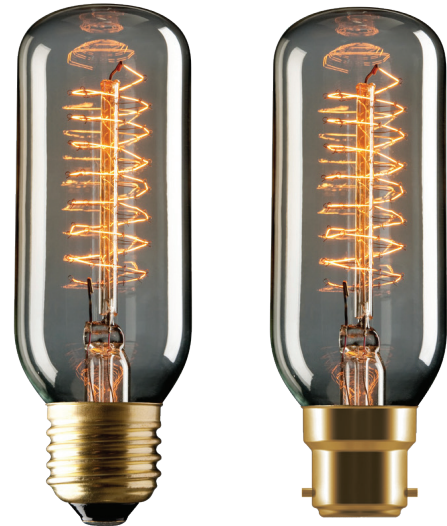

# Mini Banana

## Carbon Filament Bulb

### Description

Introducing the tungsten carbon filament lamp range from Domus. These classic style vintage bulbs are a great choice for decorative pendants and table lamps. Offering a warm decorative glow to create a warm modern feel. Mini Banana shape is available in 25W, and with a choice of E27 and B22 lamp bases.

### Specification Features

Input Voltage: 240V  
 Power (W): 25W  
 IP rating (IP): 20  
 Lumens (lm): 175lm  
 CCT: 2000K  
 Beam angle (°): 280°  
 Socket: E27 - B22  
 Dimmable: Yes  
 Lifespan (hrs): 2,500-3,000hrs