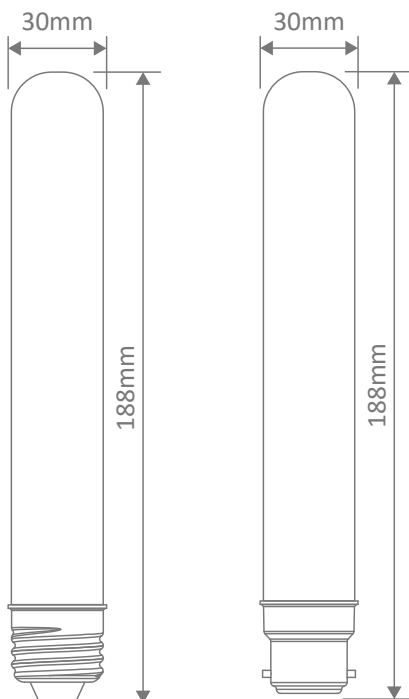

### Specification Features

Input Voltage: 240V  
 Power (W): 20W  
 IP rating (IP): 20  
 Lumens (lm): 140lm  
 CCT: 2000K  
 Beam angle (°): 280°  
 Socket: E27 - B22  
 Dimmable: Yes  
 Lifespan (hrs): 2,500-3,000hrs

### Diagrams / Additional

Order Code: 65908  
 Product Code: CF-20W-BANANA-B22  
 Colour: Clear  
 Order Code: 65909  
 Product Code: CF-20W-BANANA-E27  
 Colour: Clear