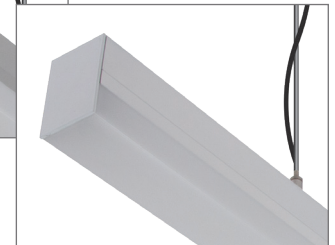

#### Description

The BLOC-42 wire-suspended Linear Pendant is an attractive solution to lighting up breakfast bars in kitchens, and above service counters for retail stores. A sleek architectural look which is perfect for modern residential or commercial applications.

Complete with LED driver and high output LED boards, provides a uniform light output, as well as 2m of wire suspension to allow the flexibility to hang at the desired height.

Brushed Aluminium Finish

White Finish