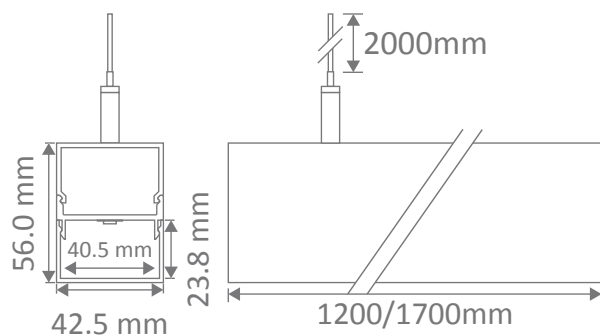

Diagrams / Additional

Item No.	Variant			Colour Temperature
	Blk	Alu	Wht	
Bloc-42-1.7M	23090	23080	23100	3000K
	23092	23082	23102	4000K