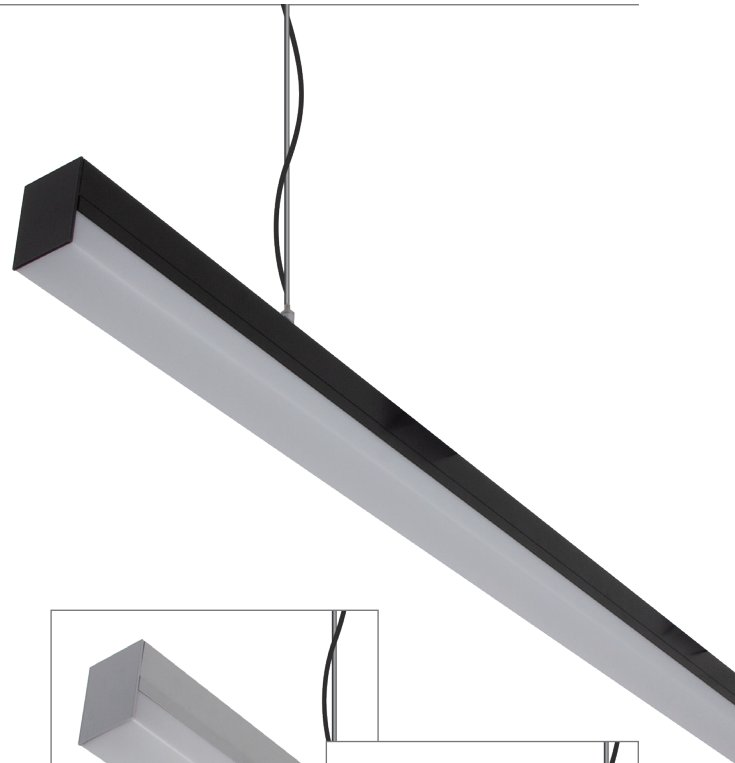

### 1.7M LED Linear Pendant

#### Description

The BLOC-42 wire-suspended Linear Pendant is an attractive solution to lighting up breakfast bars in kitchens, and above service counters for retail stores. A sleek architectural look which is perfect for modern residential or commercial applications.

The BLOC-42 Series pendant range is available in 1200mm or 1700mm lengths, with a choice of clear anodised aluminium, powder coated satin white or powder coated matt black finishes. Also available in the choice of Warm White 3000K, Neutral White 4000K and White 6500K colour temperature options.

Complete with LED driver and high output LED boards, provides a uniform light output, as well as 2m of wire suspension to allow the flexibility to hang at the desired height.

Brushed Aluminium Finish

White Finish