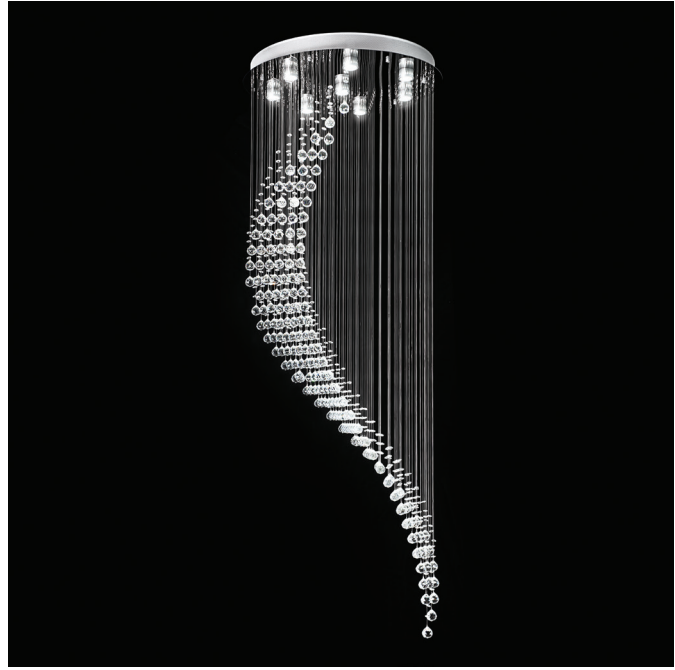

BOOMERANG-66 Crystal LED Pendant

Description

BOOMERANG-66 Crystal LED Pendant complete with polished chrome backplate and utilising K9 crystal.

Specification Features

Input Voltage: 240V
 Power (W): 8x6W
 IP rating (IP): 20
 Lamp Base: GU10
 CCT: 3000K -5000K
 Dimmable: Yes

GU10 6W LED lamps included (20482)

Diagrams / Additional

Crystal

Order Code: 35022
 Product Code: BOOMERANG-66

Additional Globes

Order Code: 20481
 Product Code: GU10 6W LED LAMP
 Colour: Warm White -3000K

Order Code: 20482
 Product Code: GU10 6W LED LAMP
 Colour: White - 5000K