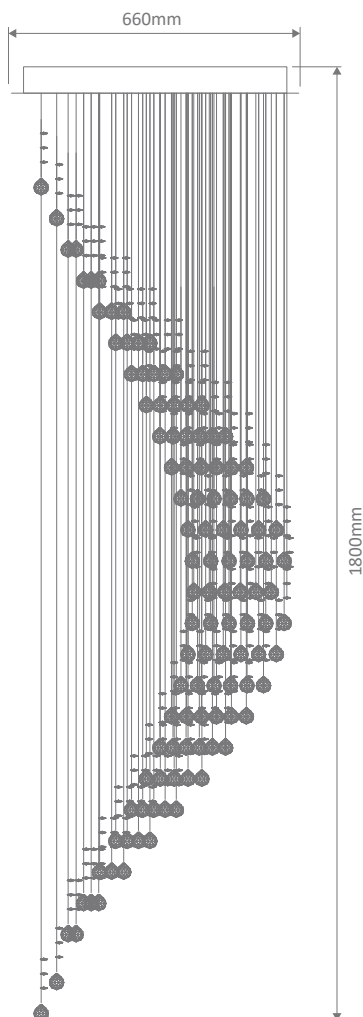

BOOMERANG-66 Crystal LED Pendant

Description

BOOMERANG-66 Crystal LED Pendant complete with polished chrome backplate and utilising K9 crystal.

Specification Features

Input Voltage: 240V
 Power (W): 8x6W
 IP rating (IP): 20
 Lamp Base: GU10
 CCT: 3000K -5000K
 Dimmable: Yes

GU10 6W LED lamps included (20482)

Diagrams / Additional

Crystal

Order Code: 35022
 Product Code: BOOMERANG-66

Additional Globes

Order Code: 20481
 Product Code: GU10 6W LED LAMP
 Colour: Warm White -3000K

Order Code: 20482
 Product Code: GU10 6W LED LAMP
 Colour: White - 5000K