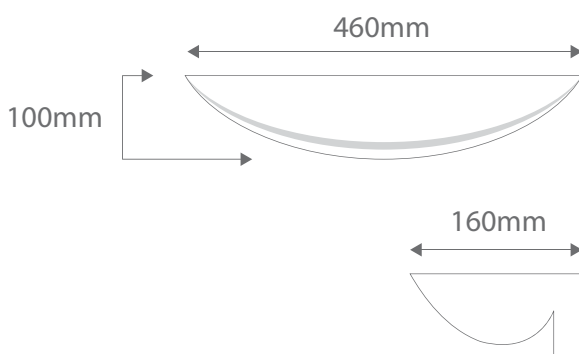

BF-8411

BF8411

Order Code: **11131** Raw 1 x 20W E27 CFL
11132 Raw 1 x 18WTCD

Dimensions: Width 460mm
 Height 100mm
 Projection 160mm

Product Code: **BF-8411**

Requires: Lamp.

Description: Raw ceramic wall light complete with frosted glass.
 Ceramic areas can be painted with any water based paint.