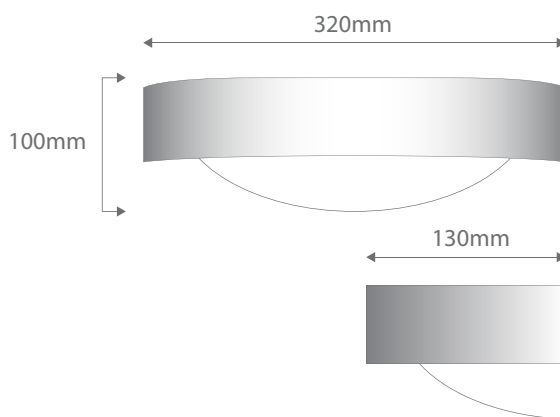

## BF8286

Order Code: **11122** Raw 1 x 20W E27 CFL  
**11123** Raw 1 x 18WTCD

Product Code: **BF-8286**

Description: Raw ceramic wall light complete with frosted glass.  
Ceramic areas can be painted with any water based paint.

Dimensions: Width 320mm  
Height 100mm  
Projection 130mm

Requires: Lamp.

Spare Glass: **11144** BFG-8286