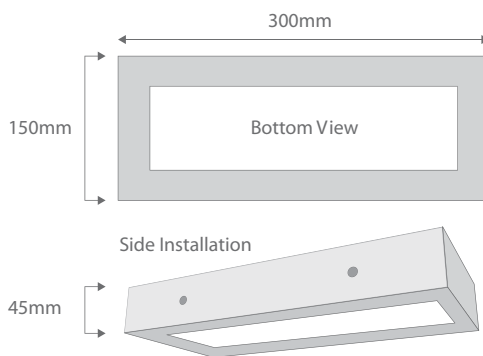

BF-8284

BF8284

Order Code: **11121** Raw 2 x 75W G9

Product Code: **BF-8284**

Description: Raw ceramic wall light complete with frosted glass.
Ceramic areas can be painted with any water based paint.

Dimensions: Width 300mm
Height 45mm
Projection 150mm