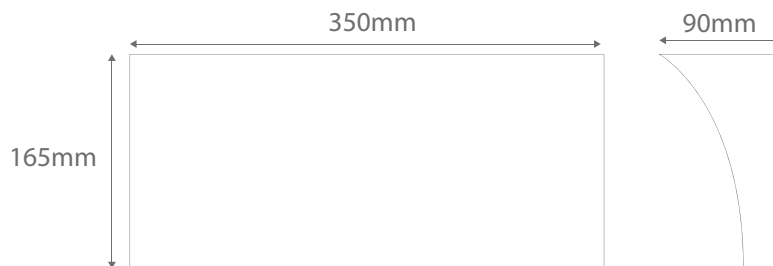

BF-2014

BF2014

Order Code: **11035** Raw 2 x 75W G9

Product Code: **BF-2014**

Description: Raw ceramic modern uplight wall light.
Ceramic areas can be painted with any water based paint.

Dimensions: Width 350mm
Height 165mm
Projection 90mm