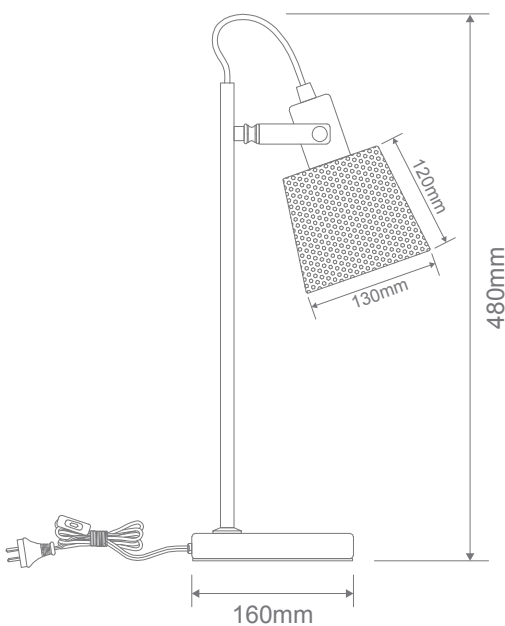

RUSTICA-DL

Desk lamp

Description

RUSTICA-DL desk lamp Series combines a metal base, thin frame and a wire mesh shade, which offers a slim and linear appearance for most modern interior decors. Ideal as a feature lamp in living rooms and bedrooms. Featuring plated Matt Black with Antique Brass highlights. Part of a family of matching desk lamp and floor lamp.

Specification Features

Input Voltage: 240V
 Power (W): 60W Max
 IP rating (IP): 20
 Lamp Base: E14
Requires: 1 x E14 Lamp (Not Included)

Diagrams / Additional

Item No.	Variant	Lamp Base
RUSTICA-DL	Blk	E14