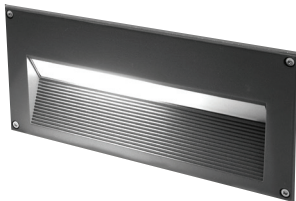

## LED Exterior Wall Light Ostro Range

Create a subtle spill of light across steps & along pathways.

**Ostro Square Recessed**  
CBL6440

**Ostro Surface Mounted**  
CBL6485

**Ostro Recessed**  
CBL6480

**Ostro Vertical Recessed**  
CBL6420

### Choose the right light for you

- These integrated LED light fixtures are engineered from the inside out to deliver optimum performance, robustness and are energy efficient
- Provides ideal light for steps, seating areas and along pathways
- IP54 rating protects the light fixture from water spray and limits dust ingress, ideal for accentuating outdoor spaces
- 4000K cool white colour temperature; ideal for general, task and accent lighting

## LED Exterior Wall Light Ostro Range

### Performance:

- Field Angle: Outward
- Colour Temperature: 4000K Cool White
- Die-cast aluminium
- Polycarbonate lens
- Non dimmable