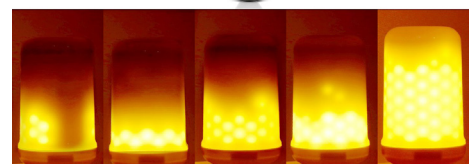

CHAMA001: Decorative LED Flame Effect Globes

- Input Voltage: 240V
- 96pcs 2835 LED Chips
- Ambient Temp: -20°C to 50°C
- 3 Mode cycle (Flame / Beacon / Fully lit) by turning off and on
- No memory retention

Part No.	Kelvin	Lumens	Watt	CRI	Weight	Box	Carton QTY
CHAMA001	1300K	110LM	5	60	0.015kg	13.5x6x6	1/20