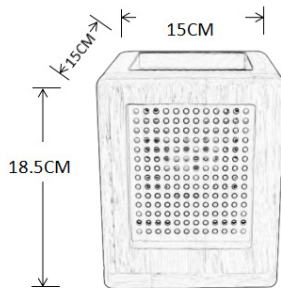

ZEN

Interior Table Lamp

Product Features:

- Input voltage: 240V
- Shade: clear coated wood
- Shade internal colour: natural wood
- Base: wood
- Lamp holder: 1xE27 (Max.25W HAL)
- Globe included: CHAMA001(details please see below)
- Flex & Plug: 1800mm with inline ON/OFF switch
- Not suitable for dimming
- For indoor use only

Part No.	ZEN
Description	TABLE LAMP ES 240V 5W SQR (incl LED Flame Lamp)
Material	Wood
Lamp Holder	1XE27 (Max.25W HAL)
Flex & plug	1800mm with inline on/off switch Not dimmable
Dimensions	H 185 x W 150 x D 150mm
Weight	1.35kg
Box	21.5x16x16cm
Carton QTY	1/8

CHAMA001: Decorative LED Flame Effect Globes

- Input Voltage: 240V
- 96pcs 2835 LED Chips
- Ambient Temp: -20°C to 50°C
- 3 Mode cycle (Flame / Beacon / Fully lit) by turning off and on
- No memory retention

Part No.	Kelvin	Lumens	Watt	CRI	Weight	Box	Carton QTY
CHAMA001	1300K	110LM	5	60	0.015kg	13.5x6x6	1/20

UPDATED ON 21/09/2018