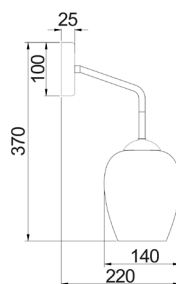

Part No.	VINUM1, VINUM2
Description	PENDANT ES 72W Wine Glass With Chrome Highlight
Material	Glass
Lamp holder	1xE27 (Max.72W)
Dimensions	Ø140 x H240mm
Suspension	3000mm PVC cable
Canopy size	Ø100 x 25mm
Box Weight	0.9kg
Box Dimensions	20x20x32cm
Carton QTY	1/1

VINUM1
(Chrome glass)

VINUM2
(Copper Coloured glass)

Part No.	VINUM1W, VINUM2W
Description	WALL INTERNALS/M ES Max 72W Glass Blk Iron Bracket With Chrome Highlight
Material	Glass
Lamp holder	1xE27 (Max.72W)
Dimensions	W220 x H370mm
Back Plate	Ø100 x 25mm
Box Weight	0.9kg
Box Dimensions	26x23x29cm
Carton QTY	1/1