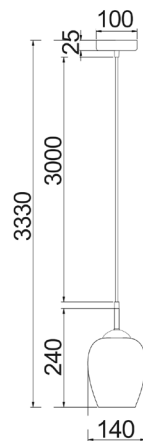

Decor Lighting

VINUM

Interior Glass Pendant Lights / Wall Lights

- Input voltage: 220-240V
- Material: glass
- Lamp holder: E27 (Max.72W)
- Globe not included
- For indoor use only
- 1 year replacement warranty

Part No.	VINUM1, VINUM2
Description	PENDANT ES 72W Wine Glass With Chrome Highlight
Material	Glass
Lamp holder	1xE27 (Max.72W)
Dimensions	Ø140 x H240mm
Suspension	3000mm PVC cable
Canopy size	Ø100 x 25mm
Box Weight	0.9kg
Box Dimensions	20x20x32cm
Carton QTY	1/1

VINUM1
(Chrome glass)

VINUM2
(Copper Coloured glass)

Part No.	VINUM1W, VINUM2W
Description	WALL INTERNALS/M ES Max 72W Glass Blk Iron Bracket With Chrome Highlight
Material	Glass
Lamp holder	1xE27 (Max.72W)
Dimensions	W220 x H370mm
Back Plate	Ø100 x 25mm
Box Weight	0.9kg
Box Dimensions	26x23x29cm
Carton QTY	1/1