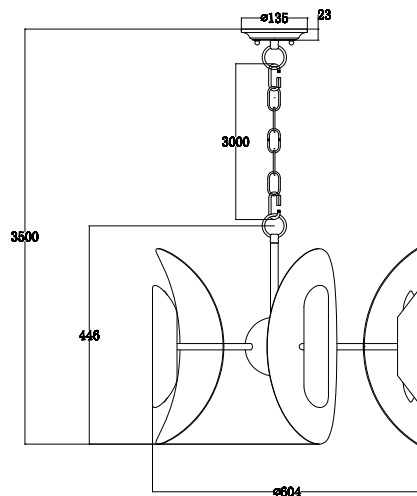

STRATO1

Interior E14 Pendant Light

Decor Lighting

Part No.	STRATO1
Description	PENDANT Polished Nickel Hardware with SS
Material	Iron, stainless steel
Lamp Holder	10xE14 (Max.60W HAL), Suitable for E14 base candle globes only
Globe included	No
Indoor / outdoor	Indoor only
Dimensions	Ø604mm x H 446mm
Cable & Chain	3m
Canopy Size	Ø135mm
Weight	10.7kg
Box	70x69.1x47.3cm
Carton QTY	1/1