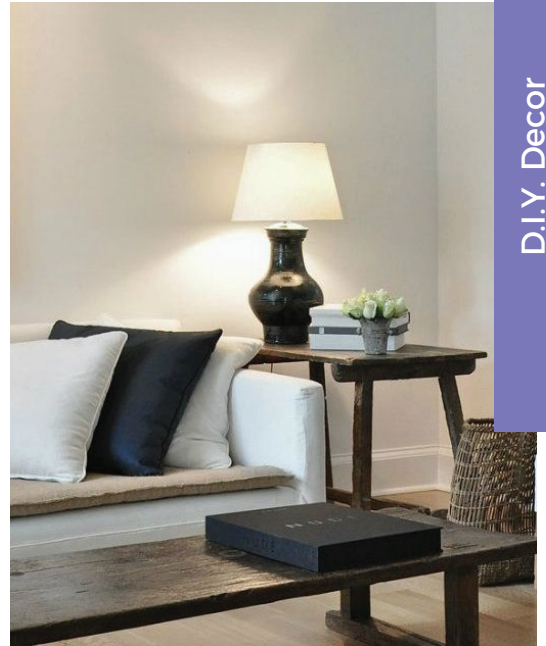

# D.I.Y. SLANT LAMP SHADE

D.I.Y. Decor

## Product Features:

- Adjustable wireframe: iron (white)
- Shade: linen (available in white, black, grey & natural)
- Lining: PVC (white)
- Versatile: suits table lamps, floor lamps, pendant lights or mount it on ceiling with a batten holder
- Includes adaptor rings to suit bigger lamp holders
- Warranty: 1 year replacement