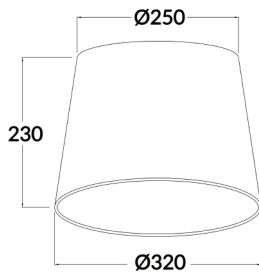

## Product Features:

- Adjustable wireframe: iron (white)
- Shade: linen (available in white, black, grey & natural)
- Lining: PVC (white)
- Versatile: suits table lamps, floor lamps, pendant lights or mount it on ceiling with a batten holder
- Includes adaptor rings to suit bigger lamp holders
- Warranty: 1 year replacement

**SHADE05**  
(White)

**SHADE06**  
(Black)

**SHADE07**  
(Grey)

**SHADE08**  
(Natural)

PART NO.	DESCRIPTION	DIMENSIONS	WEIGHT	BOX	CARTON QTY
SHADE05	DIY Slant Lampshade WH	Ø320x230mm	1.0kg	34x34x25cm	1/1
SHADE06	DIY Slant Lampshade BLK	Ø320x230mm	1.0kg	34x34x25cm	1/1
SHADE07	DIY Slant Lampshade Grey	Ø320x230mm	1.0kg	34x34x25cm	1/1
SHADE08	DIY Slant Lampshade Natural	Ø320x230mm	1.0kg	34x34x25cm	1/1