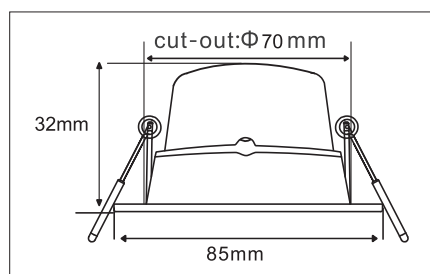

### SPECIFICATIONS

CODE	DESCRIPTION	KELVIN	LUMENS	WATT	CRI	DIAM	CUT OUT	CARTON QTY
RUNT1	3W PC WHITE RND LED DOWNLIGHT 3000K	3000K	180LM	3	>82	85mm	70mm	1/20
RUNT2	3W PC WHITE RND LED DOWNLIGHT 5000K	5000K	200LM	3	>82	85mm	70mm	1/20