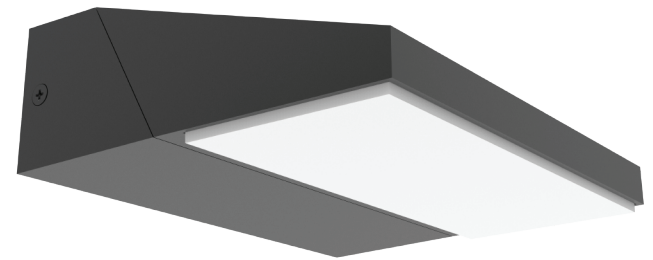

## PLANA SERIES

### Exterior LED Adjustable Surface Mounted Wall Light

- Input voltage: 100-240V AC 50/60Hz
- Inbuilt Constant Current driver included
- Housing & heatsink: aluminium
- Diffuser: UV resistant PC
- Back plate: aluminium
- Degree of Swivel: 180°
- LED chips: 12pcs 2835
- Ambient temperature: -20 to 50°C
- Not suitable for dimming
- Not suitable for 2 way switching
- Not suitable for use with sensor

Exterior Lighting

<b>Part No.</b>	<b>PLANA01 &amp; PLANA02</b>
<b>Description</b>	WALL LED S/M Dark Grey/ WH Adjustable Wedge
<b>Material</b>	Aluminium & PC
<b>Kelvin</b>	3000K
<b>Lumens</b>	650lm
<b>Wattage</b>	13W
<b>LED chips</b>	12PCS 2835
<b>Power factor</b>	>0.9
<b>CRI</b>	>80
<b>Dimensions</b>	Please see line drawings
<b>Back plate</b>	166x44x27mm
<b>Weight</b>	0.96kg
<b>Box</b>	18.5x15x6.5cm
<b>Carton QTY</b>	1/8

**PLANA01**  
(Dark grey)

**PLANA02**  
(White)

Back plate line drawing

Line drawing

**180° Swivel Degree**