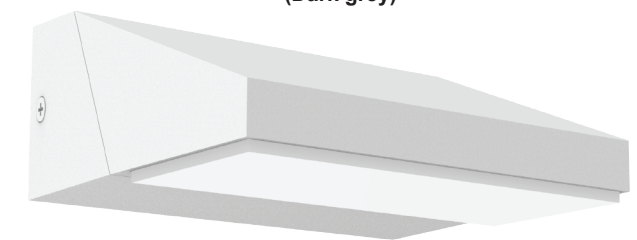

### Exterior LED Adjustable Surface Mounted Wall Light

- Input voltage: 100-240V AC 50/60Hz
- Inbuilt Constant Current driver included
- Housing & heatsink: aluminium
- Diffuser: UV resistant PC
- Back plate: aluminium
- Degree of Swivel: 180°
- LED chips: 12pcs 2835
- Ambient temperature: -20 to 50°C
- Not suitable for dimming
- Not suitable for 2 way switching
- Not suitable for use with sensor

Exterior Lighting

<b>Part No.</b>	<b>PLANA01 &amp; PLANA02</b>
<b>Description</b>	WALL LED S/M Dark Grey/ WH Adjustable Wedge
<b>Material</b>	Aluminium & PC
<b>Kelvin</b>	3000K
<b>Lumens</b>	650lm
<b>Wattage</b>	13W
<b>LED chips</b>	12PCS 2835
<b>Power factor</b>	>0.9
<b>CRI</b>	>80
<b>Dimensions</b>	Please see line drawings
<b>Back plate</b>	166x44x27mm
<b>Weight</b>	0.96kg
<b>Box</b>	18.5x15x6.5cm
<b>Carton QTY</b>	1/8

**PLANA01**  
(Dark grey)

**PLANA02**  
(White)

Back plate line drawing

Line drawing

**180° Swivel Degree**