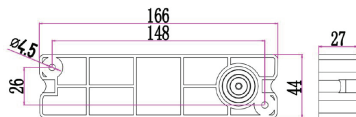

Exterior Lighting

<b>Part No.</b>	<b>PLANA01 &amp; PLANA02</b>
<b>Description</b>	WALL LED S/M Dark Grey/ WH Adjustable Wedge
<b>Material</b>	Aluminium & PC
<b>Kelvin</b>	3000K
<b>Lumens</b>	650lm
<b>Wattage</b>	13W
<b>LED chips</b>	12PCS 2835
<b>Power factor</b>	>0.9
<b>CRI</b>	>80
<b>Dimensions</b>	Please see line drawings
<b>Back plate</b>	166x44x27mm
<b>Weight</b>	0.96kg
<b>Box</b>	18.5x15x6.5cm
<b>Carton QTY</b>	1/8

**PLANA01**  
(Dark grey)

**PLANA02**  
(White)

Back plate line drawing

Line drawing

**180° Swivel Degree**