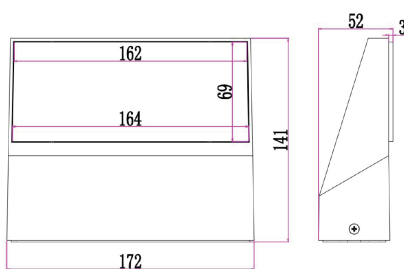

Exterior Lighting

<b>Part No.</b>	<b>PLANA01 &amp; PLANA02</b>
<b>Description</b>	WALL LED S/M Dark Grey/ WH Adjustable Wedge
<b>Material</b>	Aluminium & PC
<b>Kelvin</b>	3000K
<b>Lumens</b>	650lm
<b>Wattage</b>	13W
<b>LED chips</b>	12PCS 2835
<b>Power factor</b>	>0.9
<b>CRI</b>	>80
<b>Dimensions</b>	Please see line drawings
<b>Back plate</b>	166x44x27mm
<b>Weight</b>	0.96kg
<b>Box</b>	18.5x15x6.5cm
<b>Carton QTY</b>	1/8

**PLANA01**  
(Dark grey)

**PLANA02**  
(White)

Back plate line drawing

Line drawing

**180° Swivel Degree**