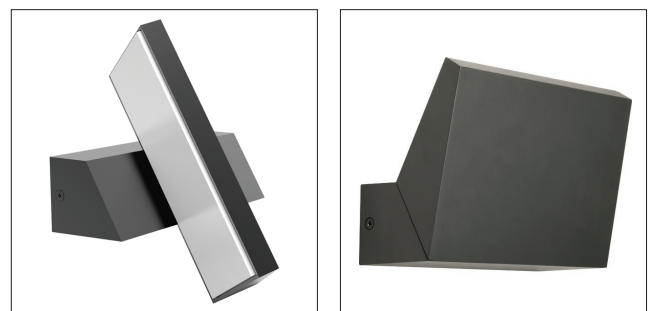

### Exterior LED Adjustable Surface Mounted Wall Light

- Input voltage: 100-240V AC 50/60Hz
- Inbuilt Constant Current driver included
- Housing & heatsink: aluminium
- Diffuser: UV resistant PC
- Back plate: aluminium
- Degree of Swivel: 180°
- LED chips: 12pcs 2835
- Ambient temperature: -20 to 50°C
- Not suitable for dimming
- Not suitable for 2 way switching
- Not suitable for use with sensor

Exterior Lighting

<b>Part No.</b>	<b>PLANA01 &amp; PLANA02</b>
<b>Description</b>	WALL LED S/M Dark Grey/ WH Adjustable Wedge
<b>Material</b>	Aluminium & PC
<b>Kelvin</b>	3000K
<b>Lumens</b>	650lm
<b>Wattage</b>	13W
<b>LED chips</b>	12PCS 2835
<b>Power factor</b>	>0.9
<b>CRI</b>	>80
<b>Dimensions</b>	Please see line drawings
<b>Back plate</b>	166x44x27mm
<b>Weight</b>	0.96kg
<b>Box</b>	18.5x15x6.5cm
<b>Carton QTY</b>	1/8

**PLANA01**  
(Dark grey)

**PLANA02**  
(White)

Back plate line drawing

Line drawing

**180° Swivel Degree**