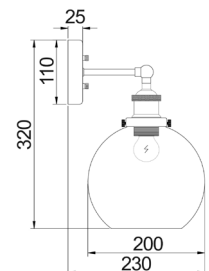

*Must be installed by a licenced electrician (Installation instructions sheet provided in each product box)