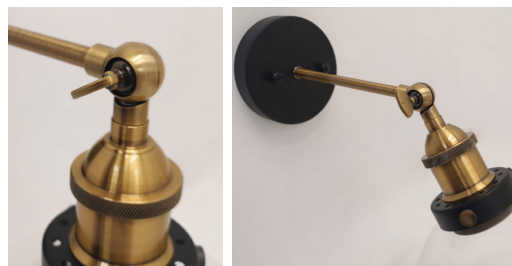

PESINI

Interior Wine Glass With Antique Brass / Chrome Highlight Pendant Lights

- Input voltage: 220-240V
- Material: iron & glass
- Lamp holder: E27 (Max. 40W)
- Globe not included
- For indoor use only
- 1 year replacement warranty

Part No.	PESINI1, PESINI2, PESINI3, PESINI4, PESINI5, PESINI6
Description	PENDANT ES 40W Wine Glass With Antique Brass OR Chrome Highlight
Material	Iron & glass
Lamp holder	1xE27 (Max.40W)
Dimensions	Ø250 x H290mm
Suspension	3000mm PVC cable
Canopy size	Ø100 x 25mm
Box Weight	1.7kg
Box Dimensions	31x31x31cm
Carton QTY	1/1

PESINI1W
(Clear glass)

PESINI2W
(Black smoke glass)

PESINI3W
(Amber glass)

PESINI4W
(Clear glass)

PESINI5W
(Black smoke glass)

PESINI6W
(Amber glass)

PESINI (Wall Lights)

Interior Wine Glass With Antique Brass /
Chrome Highlight Wall Lights

- Input voltage: 220-240V
- Material: iron & glass
- Lamp holder: E27 (Max. 40W)
- Adjustable swing arm
- Globe not included
- For indoor use only
- 1 year replacement warranty

Part No.	PESINI1W, PESINI2W, PESINI3W, PESINI4W, PESINI5W, PESINI6W
Description	WALL INTERNAL S/M ES Max 40W Wine Glass With Antique Brass / Chrome Bracket
Material	Iron & glass
Lamp holder	1xE27 (Max.40W)
Dimensions	D230 x H320mm
Back Plate	Ø110 x 25mm
Box Weight	1.2kg
Box Dimensions	29x26x33cm
Carton QTY	1/1