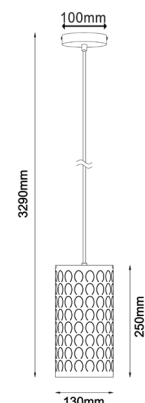

MODELLO SERIES

- Material: iron
- Max.wattage: 60W
- E14 lamp base
- Globe not included
- IP rating: IP20
- 1 year replacement warranty
- Carton QTY: 1/1

CODE	DESCRIPTION	DIAM (mm)	FITTING L (mm)	CABLE L (mm)	CANOPY D (mm)
MODELLO1	WHITE EMBOSSED IRON OBLONG E14 PENDANT	Ø130	250	3000	Ø100
MODELLO2	GRAY EMBOSSED IRON OBLONG E14 PENDANT	Ø130	250	3000	Ø100