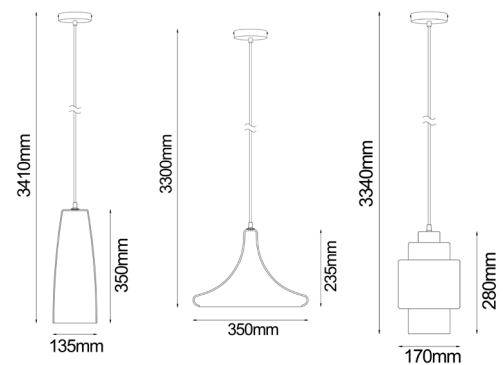

# LAMINA SERIES

- Material: iron & glass
- Max.wattage: 60W
- E27 lamp base
- IP rating: IP20
- 1 year replacement warranty
- Carton QTY: 1/1

CODE	DESCRIPTION	DIAM (mm)	FITTING L (mm)	CABLE L (mm)	CANOPY D (mm)
LAMINA1	COPPER COLOURED SMOKED GLASS WITH SILVER INTERNAL FLAT TOP ELLIPSE	Ø135	350	3000	Ø100
LAMINA2	COPPER COLOURED SMOKED GLASS WITH SILVER INTERNAL TRUMPET	Ø350	235	3000	Ø100
LAMINA3	COPPER COLOURED SMOKED GLASS WITH SILVER INTERNAL DBLE & CYLINDER	Ø170	280	3000	Ø100