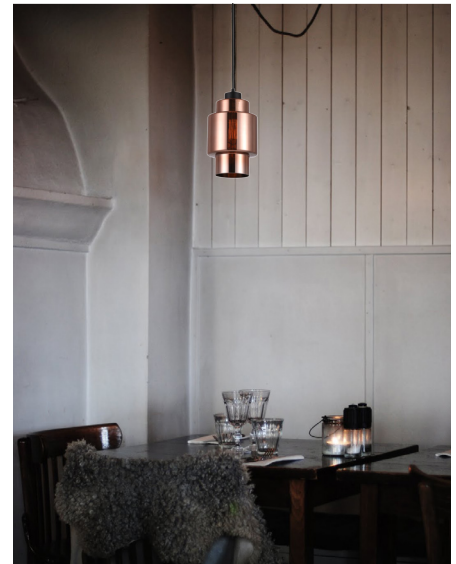

# LAMINA SERIES

- Material: iron & glass
- Max.wattage: 60W
- E27 lamp base
- IP rating: IP20
- 1 year replacement warranty
- Carton QTY: 1/1

CODE	DESCRIPTION	DIAM (mm)	FITTING L (mm)	CABLE L (mm)	CANOPY D (mm)
LAMINA1	COPPER COLOURED SMOKED GLASS WITH SILVER INTERNAL FLAT TOP ELLIPSE	Ø135	350	3000	Ø100
LAMINA2	COPPER COLOURED SMOKED GLASS WITH SILVER INTERNAL TRUMPET	Ø350	235	3000	Ø100
LAMINA3	COPPER COLOURED SMOKED GLASS WITH SILVER INTERNAL DBLE & CYLINDER	Ø170	280	3000	Ø100