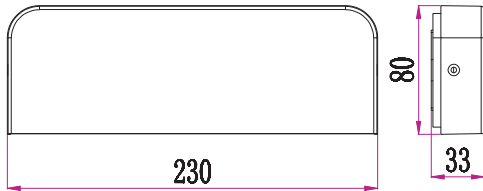

KUK SERIES LED Exterior Wall Lights

- Input voltage: 100-240V
- Output voltage: 27V
- Output current: 300mA
- Surface mounted
- Material: aluminium, die-cast & PC
- Wattage: 10W
- 50pcs Epistar LED chips
- Life time: 30,000hrs
- Beam angle: 45°
- IP54 rated
- 3 year replacement warranty

KUK1

KUK2

CODE	DESCRIPTION	TECHNICAL DATA				CARTON QTY
		KELVIN (K)	LUMENS (LM)	WATT (W)	CRI	
KUK1	WALL LED S/M Dark Grey Rect 3000K 10W IP54	3000	450	10	≥80	1/12
KUK2	WALL LED S/M Matt WH Rect 3000K 10W IP54	3000	450	10	≥80	1/12