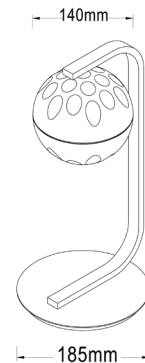

JEDI1
PENDANT LIGHT
(SINGLE ONLY)

JEDI2
WALL LIGHT

JEDI4
TABLE LIGHT

JEDI3
TABLE LIGHT

JEDI SERIES

240V LED MODERN PENDANT, WALL & TABLE LIGHTS

Product Features:

- LED pendant/ wall/ table lights
- Colour: Sand white
- Material: aluminium & steel
- Wattage: 20W
- Input voltage: 240V, internal driver incl.
- Kelvin: 3000K, Lumens: 2160LM
- CRI: >80
- Not suitable for dimming
- IP20 for indoor use
- 2 year replacement warranty