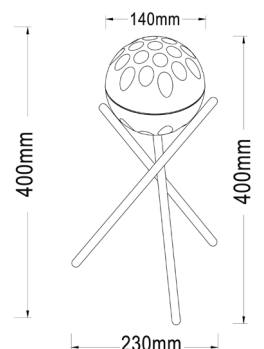

JEDI1
PENDANT LIGHT
(SINGLE ONLY)

JEDI2
WALL LIGHT

JEDI4
TABLE LIGHT

JEDI3
TABLE LIGHT

JEDI SERIES

240V LED MODERN PENDANT, WALL & TABLE LIGHTS

Product Features:

- LED pendant/ wall/ table lights
- Colour: Sand white
- Material: aluminium & steel
- Wattage: 20W
- Input voltage: 240V, internal driver incl.
- Kelvin: 3000K, Lumens: 2160LM
- CRI: >80
- Not suitable for dimming
- IP20 for indoor use
- 2 year replacement warranty