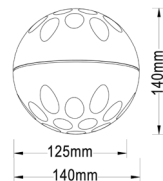

JEDI1
PENDANT LIGHT
(SINGLE ONLY)

JEDI2
WALL LIGHT

JEDI4
TABLE LIGHT

JEDI3
TABLE LIGHT

JEDI SERIES

240V LED MODERN PENDANT, WALL & TABLE LIGHTS

Product Features:

- LED pendant/ wall/ table lights
- Colour: Sand white
- Material: aluminium & steel
- Wattage: 20W
- Input voltage: 240V, internal driver incl.
- Kelvin: 3000K, Lumens: 2160LM
- CRI: >80
- Not suitable for dimming
- IP20 for indoor use
- 2 year replacement warranty