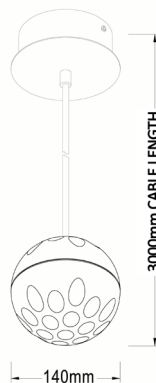

JEDI1
PENDANT LIGHT
(SINGLE ONLY)

JEDI2
WALL LIGHT

JEDI4
TABLE LIGHT

JEDI3
TABLE LIGHT

JEDI SERIES

240V LED MODERN PENDANT, WALL & TABLE LIGHTS

Product Features:

- LED pendant/ wall/ table lights
- Colour: Sand white
- Material: aluminium & steel
- Wattage: 20W
- Input voltage: 240V, internal driver incl.
- Kelvin: 3000K, Lumens: 2160LM
- CRI: >80
- Not suitable for dimming
- IP20 for indoor use
- 2 year replacement warranty