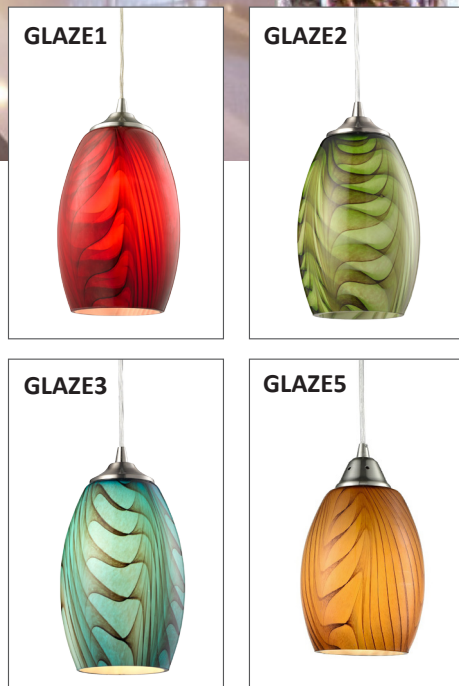

GLAZE SERIES

240V E27 MODERN PENDANT LIGHTS

Devoted to energy saving

FEATURES

- Material: satin nickel hardware with glass
- Max.wattage: 60W
- E27 base
- Lamps not included
- IP20 for indoor use
- Ultra modern
- 1 year replacement warranty

All product pictures have a light source 'on'

CODE	DESCRIPTION	DIAM. (mm)	CABLE L. (mm)	LENGTH (mm)	CARTON QTY
GLAZE1	RED ELLIPSE HAND BLOWN GLASS E27 PENDANT	Ø120	3000	3240	1
GLAZE2	GREEN ELLIPSE HAND BLOWN GLASS E27 PENDANT	Ø120	3000	3240	1
GLAZE3	BLUE ELLIPSE HAND BLOWN GLASS E27 PENDANT	Ø120	3000	3240	1
GLAZE5	AMBER ELLIPSE HAND BLOWN GLASS E27 PENDANT	Ø120	3000	3240	1