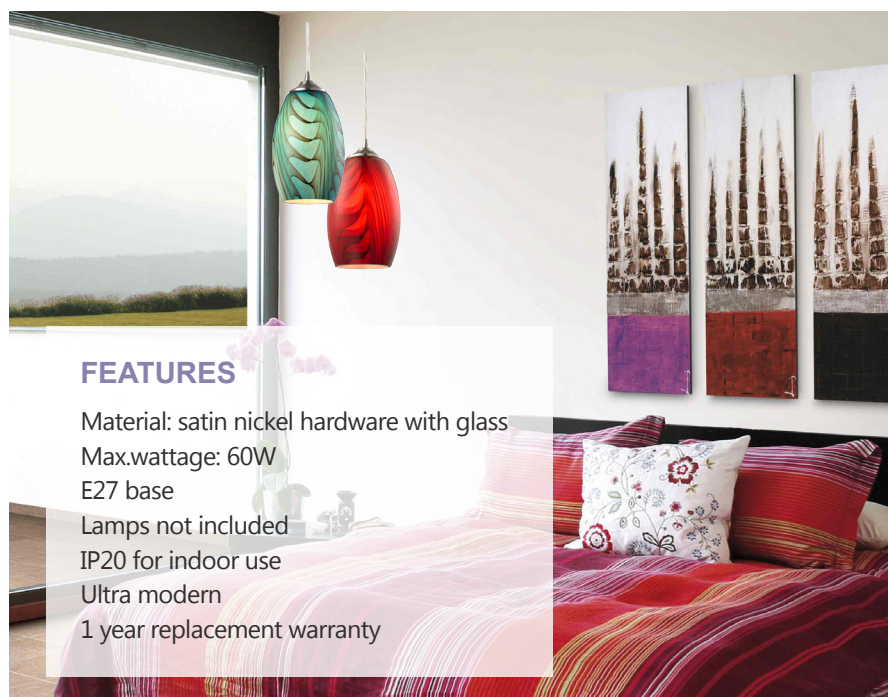

GLAZE SERIES

240V E27 MODERN PENDANT LIGHTS

Devoted to energy saving

FEATURES

- Material: satin nickel hardware with glass
- Max.wattage: 60W
- E27 base
- Lamps not included
- IP20 for indoor use
- Ultra modern
- 1 year replacement warranty

All product pictures have a light source 'on'

CODE	DESCRIPTION	DIAM. (mm)	CABLE L. (mm)	LENGTH (mm)	CARTON QTY
GLAZE1	RED ELLIPSE HAND BLOWN GLASS E27 PENDANT	Ø120	3000	3240	1
GLAZE2	GREEN ELLIPSE HAND BLOWN GLASS E27 PENDANT	Ø120	3000	3240	1
GLAZE3	BLUE ELLIPSE HAND BLOWN GLASS E27 PENDANT	Ø120	3000	3240	1
GLAZE5	AMBER ELLIPSE HAND BLOWN GLASS E27 PENDANT	Ø120	3000	3240	1