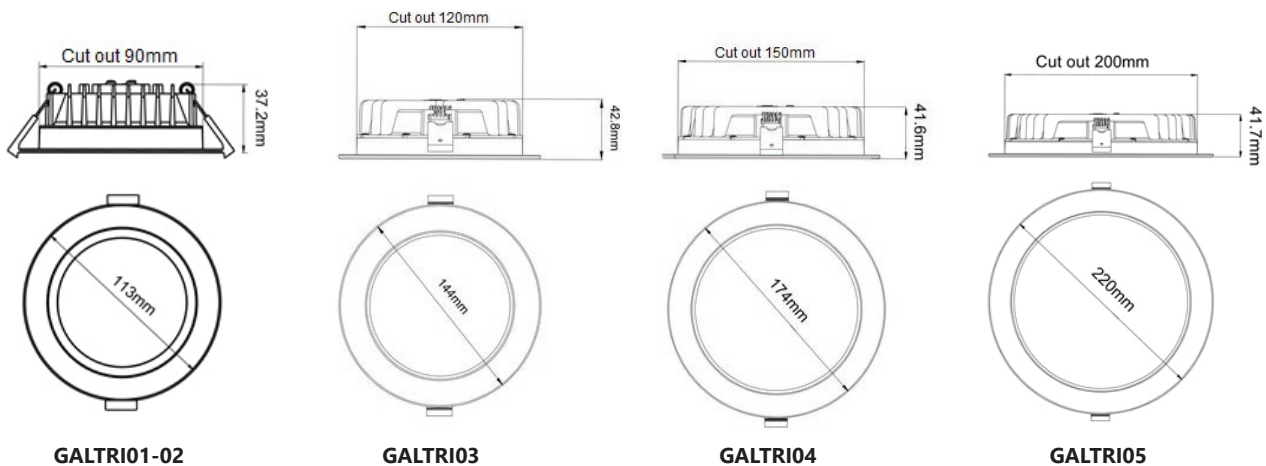

| PART NO. | LUMENS |        |        | WATT | CRI | POWER FACTOR | DIMENSIONS  | CUT OUT | WEIGHT | BOX             | CARTON QTY |
|----------|--------|--------|--------|------|-----|--------------|-------------|---------|--------|-----------------|------------|
|          | 3000K  | 4000K  | 5700K  |      |     |              |             |         |        |                 |            |
| GALTRI01 | 700lm  | 850lm  | 750lm  | 10W  | ≥80 | 0.9          | Ø113x37.2mm | Ø90mm   | 0.27kg | 11.8x11.8x7.8cm | 1/40       |
| GALTRI02 | 850lm  | 1000lm | 900lm  | 12W  | ≥80 | 0.9          | Ø113x37.2mm | Ø90mm   | 0.27kg | 11.8x11.8x7.8cm | 1/40       |
| GALTRI03 | 1100lm | 1350lm | 1200lm | 15W  | ≥80 | 0.9          | Ø144x42.8mm | Ø120mm  | 0.44kg | 14.8x14.8x7.5cm | 1/30       |
| GALTRI04 | 1700lm | 2000lm | 1800lm | 20W  | ≥80 | 0.9          | Ø174x41.6mm | Ø150mm  | 0.57kg | 17.8x17.8x7.2cm | 1/24       |
| GALTRI05 | 2250lm | 2600lm | 2350lm | 25W  | ≥80 | 0.9          | Ø220x41.7mm | Ø200mm  | 0.63kg | 22.3x22.3x7.2cm | 1/16       |