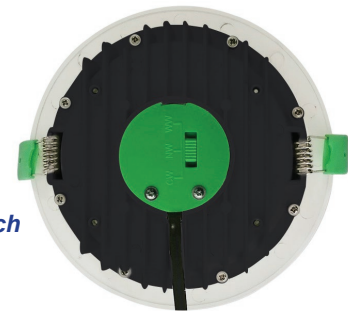

## LED FIXED WHITE DOWNLIGHTS DIMMABLE TRI-CCT

- Input voltage: 220-240V AC 50/60Hz
- Remote dimmable driver included
- Housing & heatsink: plastic & aluminium
- Frosted Diffuser: PC
- Faceplate: PBT
- Power factor: 0.9
- Colour temperature changeable: 3000K/ 4000K/ 5700K
- Rear switch
- LED chips: SMD2835
- CRI: ≥80
- Wide beam angle
- Flex & plug: 600mm
- Ambient temperature: -20 to 40°C
- Suitable for dimming
- Suitable for 2-way switching
- Not suitable for use with sensor

TRI-CCT switch  
on rear