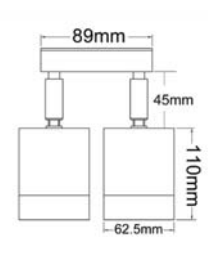

Garden spike also available: CLA1421S & CLA1421L (12V)

CODE	DESCRIPTION	LAMP INCL.	
		WATT (W)	CARTON QTY
CLA1022L	COPPER 2X35W GU10 UP/DOWN FIXED WALL PILLAR LIGHT	2X35	1/10
CLA1122L	COPPER 1X35W GU10 SINGLE FIXED WALL PILLAR LIGHT	1X35	1/10
CLA1222L	COPPER 1X35W GU10 SINGLE ADJUSTABLE WALL PILLAR LIGHT	1X35	1/10
CLA1322L	COPPER 2X35W GU10 DOUBLE ADJUSTABLE WALL PILLAR LIGHT	2X35	1/10

UPDATED ON 20.02.2017