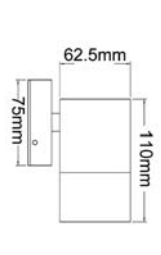

Garden spike also available: CLA1421S & CLA1421L (12V)

CODE	DESCRIPTION	LAMP INCL.	
		WATT (W)	CARTON QTY
CLA1022L	COPPER 2X35W GU10 UP/DOWN FIXED WALL PILLAR LIGHT	2X35	1/10
CLA1122L	COPPER 1X35W GU10 SINGLE FIXED WALL PILLAR LIGHT	1X35	1/10
CLA1222L	COPPER 1X35W GU10 SINGLE ADJUSTABLE WALL PILLAR LIGHT	1X35	1/10
CLA1322L	COPPER 2X35W GU10 DOUBLE ADJUSTABLE WALL PILLAR LIGHT	2X35	1/10

UPDATED ON 20.02.2017