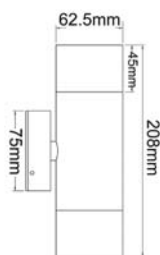

Garden spike also available: CLA1421S & CLA1421L (12V)

CODE	DESCRIPTION	LAMP INCL.	
		WATT (W)	CARTON QTY
CLA1022L	COPPER 2X35W GU10 UP/DOWN FIXED WALL PILLAR LIGHT	2X35	1/10
CLA1122L	COPPER 1X35W GU10 SINGLE FIXED WALL PILLAR LIGHT	1X35	1/10
CLA1222L	COPPER 1X35W GU10 SINGLE ADJUSTABLE WALL PILLAR LIGHT	1X35	1/10
CLA1322L	COPPER 2X35W GU10 DOUBLE ADJUSTABLE WALL PILLAR LIGHT	2X35	1/10

UPDATED ON 20.02.2017