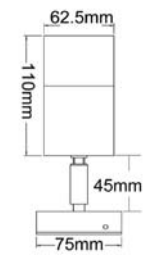

Garden spike also available: CLA1421S & CLA1421L (12V)

CODE	DESCRIPTION	LAMP INCL.	
		WATT (W)	CARTON QTY
CLA1022L	COPPER 2X35W GU10 UP/DOWN FIXED WALL PILLAR LIGHT	2X35	1/10
CLA1122L	COPPER 1X35W GU10 SINGLE FIXED WALL PILLAR LIGHT	1X35	1/10
CLA1222L	COPPER 1X35W GU10 SINGLE ADJUSTABLE WALL PILLAR LIGHT	1X35	1/10
CLA1322L	COPPER 2X35W GU10 DOUBLE ADJUSTABLE WALL PILLAR LIGHT	2X35	1/10

UPDATED ON 20.02.2017