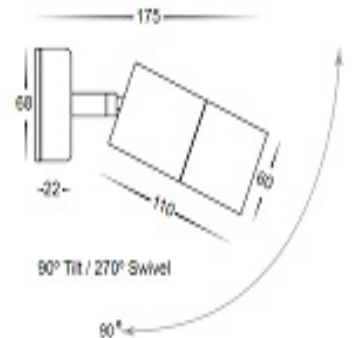

CLA GU10 ADJUSTABLE WALL PILLAR LIGHTS

FEATURES

- Input voltage: 240V
- GU10 base
- Max Wattage per globe: 35W
- Material: Solid copper, 316 Stainless Steel and Aluminium
- Globes not included
- Recommended globes: GU1001 & GU1002

CODE	DESCRIPTION	TECHNICAL DATA		
		COLOUR	LAMP QTY	CARTON QTY
PG1AWH	SINGLE ADJUSTABLE ALUMINIUM HEAD	WHITE POWDER COATED	1 X GU10	1/20
PG1ABL	SINGLE ADJUSTABLE ALUMINIUM HEAD	BLACK POWDER COATED	1 X GU10	1/20
PG1ACBR	SINGLE ADJUSTABLE COPPER HEAD	COPPER	1 X GU10	1/20
PG1ASIL	SINGLE ADJUSTABLE ALUMINIUM HEAD	SILVER POWDER COATED	1 X GU10	1/20
PG1AT	SINGLE ADJUSTABLE ALUMINIUM HEAD	TITANIUM	1 X GU10	1/20
PG1ASS	SINGLE ADJUSTABLE SS316 HEAD	STAINLESS STEEL CLEAR ANODIZED	1 X GU10	1/20
CODE	DESCRIPTION	LUMENS	WATT	CRI
GU1001	6W GU10 LED 3000K	470LM	6W	≥80
GU1002	6W GU10 LED 5000K	485LM	6W	≥80