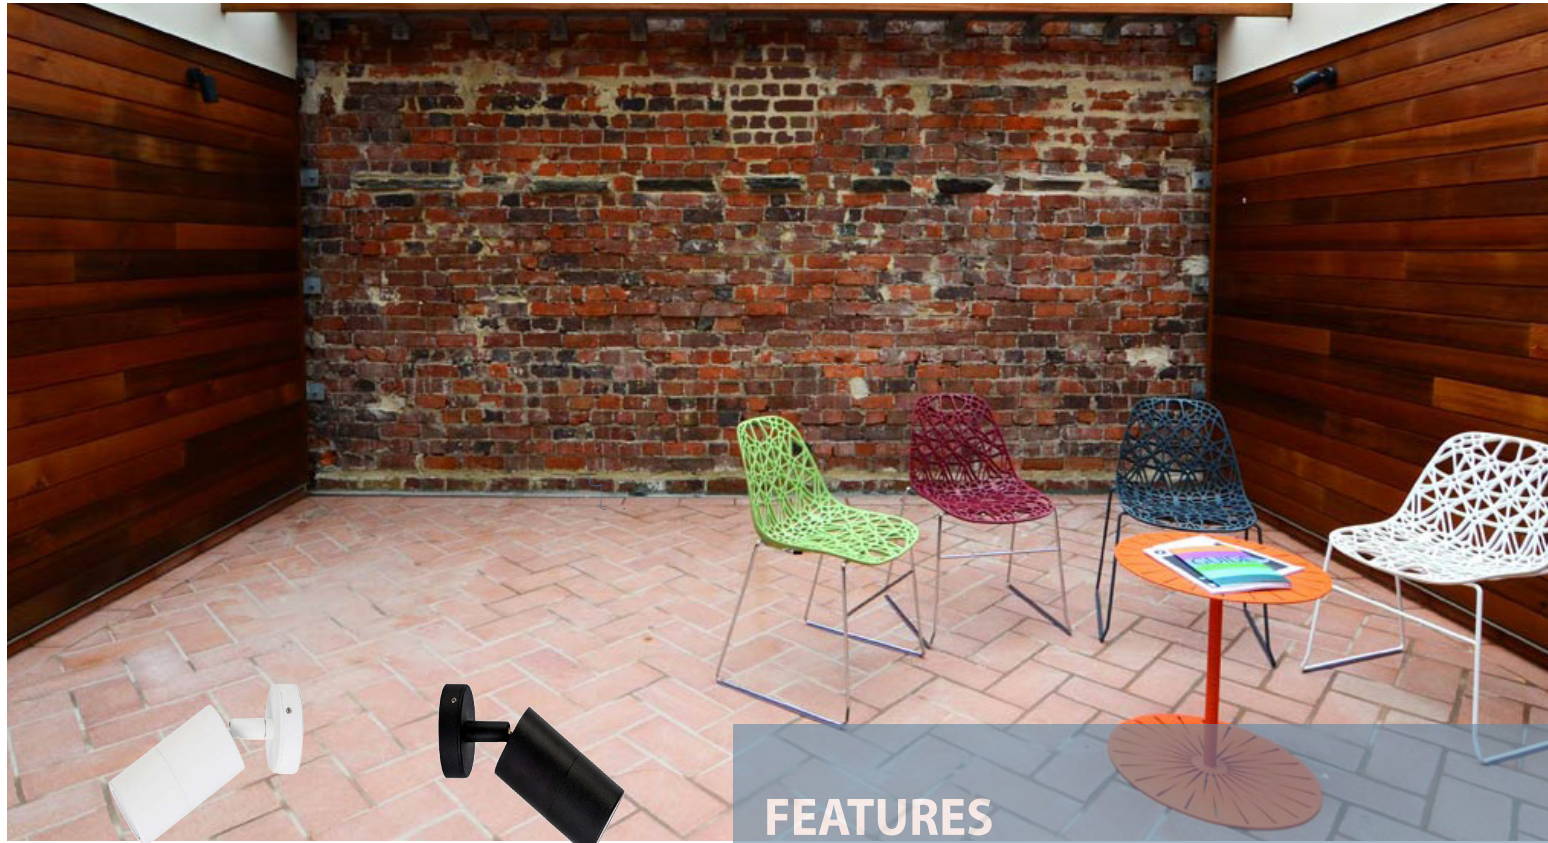

CLA GU10 ADJUSTABLE WALL PILLAR LIGHTS

FEATURES

- Input voltage: 240V
- GU10 base
- Max Wattage per globe: 35W
- Material: Solid copper, 316 Stainless Steel and Aluminium
- Globes not included
- Recommended globes: GU1001 & GU1002

CODE	DESCRIPTION	TECHNICAL DATA		
		COLOUR	LAMP QTY	CARTON QTY
PG1AWH	SINGLE ADJUSTABLE ALUMINIUM HEAD	WHITE POWDER COATED	1 X GU10	1/20
PG1ABL	SINGLE ADJUSTABLE ALUMINIUM HEAD	BLACK POWDER COATED	1 X GU10	1/20
PG1ACBR	SINGLE ADJUSTABLE COPPER HEAD	COPPER	1 X GU10	1/20
PG1ASIL	SINGLE ADJUSTABLE ALUMINIUM HEAD	SILVER POWDER COATED	1 X GU10	1/20
PG1AT	SINGLE ADJUSTABLE ALUMINIUM HEAD	TITANIUM	1 X GU10	1/20
PG1ASS	SINGLE ADJUSTABLE SS316 HEAD	STAINLESS STEEL CLEAR ANODIZED	1 X GU10	1/20
CODE	DESCRIPTION	LUMENS	WATT	CRI
GU1001	6W GU10 LED 3000K	470LM	6W	≥80
GU1002	6W GU10 LED 5000K	485LM	6W	≥80