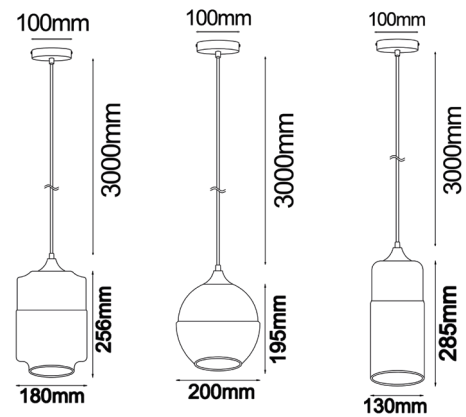

CASA SERIES

- Material: glass
- Max.wattage: 72W
- E27 lamp base
- 25W carbon filament globe included
- For indoor use
- 1 year replacement warranty

▲ CASA1

▲ CASA2

▲ CASA3

CODE	DESCRIPTION	DIMENSIONS				
		DIAM (mm)	FITTING L (mm)	CABLE L (mm)	CANOPY OD (mm)	CARTON QTY
CASA1	1XE27 WH WITH AMBER JAR PENDANT	Ø180	256	3000	Ø100	1/1
CASA2	1XE27 WH WITH AMBER WINE GLASS PENDANT	Ø200	195	3000	Ø100	1/1
CASA3	1XE27 WH WITH AMBER OBLONG PENDANT	Ø130	285	3000	Ø100	1/1