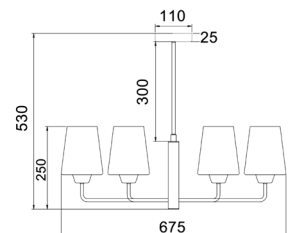

ABBEY SERIES

Interior Pendant Lights

Product Features:

- Input voltage: 220-240V
- Material: iron & opal glass
- Lamp holder: 6xE27 (Max.72W halogen globe)
- Globe not included
- For indoor use only

Decor Lighting

Part No.	ABBEY1 & ABBEY2
Description	Pendant ES X 6 72W Matt Black / Matt gold
Material	Iron & opal glass
Lamp holder	6xE27 (Max.72W HAL)
Suspension	300mm rod
Canopy size	Ø110x25mm
Weight	5.2kg
Box	61x53x26cm
Carton QTY	1/1

ABBEY2
(Matt Gold)

UPDATED ON 05.11.2018