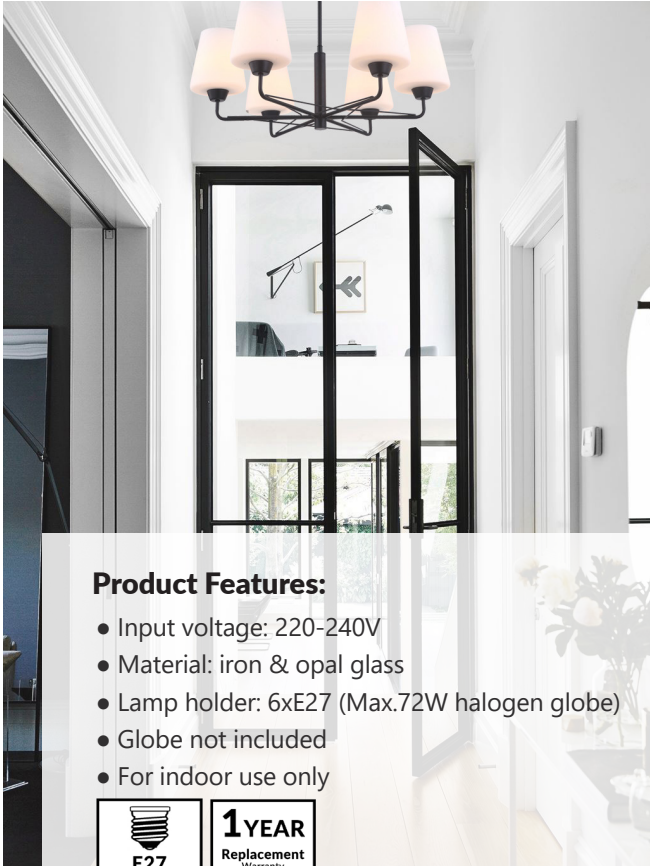

ABBEY SERIES

Interior Pendant Lights

Product Features:

- Input voltage: 220-240V
- Material: iron & opal glass
- Lamp holder: 6xE27 (Max.72W halogen globe)
- Globe not included
- For indoor use only

Decor Lighting

Part No.	ABBEY1 & ABBEY2
Description	Pendant ES X 6 72W Matt Black / Matt gold
Material	Iron & opal glass
Lamp holder	6xE27 (Max.72W HAL)
Suspension	300mm rod
Canopy size	Ø110x25mm
Weight	5.2kg
Box	61x53x26cm
Carton QTY	1/1