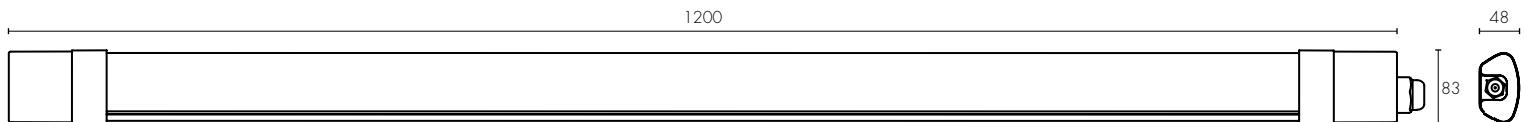

ESSENTIAL TRI-PROOF LED BATTEN

TECHNICAL SPECIFICATIONS

Operating voltage:	220-240V / 50Hz
Class:	Class II (2)
Wattage:	36W Total
Lumens:	3600 Lumen max
Colour temperature:	4000°K (Cool White)
Beam Angle:	120 degrees
Colour rendering index:	≥ 80
Power factor:	≥ 0.5
Dimmable:	No
Rated lifetime:	30,000hrs @25°C Ambient
Construction:	Polycarbonate (body & diffuser)
Plug and Cord:	2-Pin, 1.0m length
Ingress protection:	IP65
IK Rating:	IK08
Operating temperature:	TA: 25 degrees Celsius
Warranty:	2 year replacement
Standards:	AS/NZS 60598.1 AS/NZS 60598.2.2 CISPR15

INSTALLATION

Do-It-Yourself installation

	MODEL	COLOUR	DESCRIPTION	BOX SIZE	GROSS WEIGHT	BOX QTY	BARCODE/TUN
RETAIL BOX	21794/05	White	Essential Tri-Proof LED Batten	W1350 x H85 x D50 mm	0.75 kg	1 pc	 9 312641 217947 >
OUTER CTN	21794/05	White	Essential Tri-Proof LED Batten	W1370 x H275 x D190 mm	10.2 kg	10 pc	 19312641217944