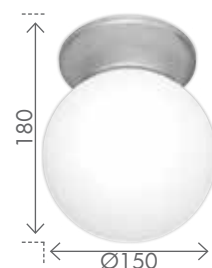

TWIRL

BATTEN FIX

DIY
EASY INSTALLATION

42W
max

INDOOR ONLY

Modern Do-It-Yourself ceiling light fixture with frosted white glass with coloured swirl patterns and etched glass and brushed steel metalware.

Code:	100654/..
01 RED	 9 312641 000654 1 >

SPHERE

BATTEN FIX

DIY
EASY INSTALLATION

42W
max

INDOOR ONLY

Spherical Do-It-Yourself ceiling fittings with a shiny opal glass diffuser.

Code:	81000/..
05 WHITE	 9 312641 000051 >
13 BRUSHED CHROME	 9 312641 000136 >