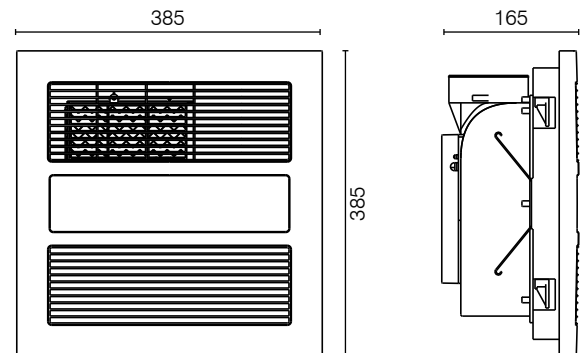

- Compact, low profile design
- Twin heat setting 1000W/2140W fan heating element to create a warm environment
- Powerful 35W long life ball bearing motor
- Extracts up to 240m³/hr to remove moisture and steam
- Energy saving 12W cool white LED light source
- Create a cooling breeze for warmer climates by utilising the fan only option
- 100mm diameter side duct outlet with draft stopper
- Includes wall switch, 1.5m flexible ducting and exterior grille
- Available in white or matt black

APPLICATIONS

- For small to medium bathrooms

SOLACE 4-IN-1 BATHROOM MATE

TECHNICAL SPECIFICATIONS

Operating Voltage:	240V / 50Hz
Class:	Class II (2)
Total Wattage:	2152W Total max.
Motor Wattage:	35W Total
Motor Type:	Longlife ball bearing
Fan Size:	ø175mm x 75mm
Air Extraction:	up to 240m³/hr (69l/sec)
Heat Wattage:	2140W
Heat Type:	PTC heating element
Light Wattage:	12W max.
Colour temperature:	4200°K (Cool white)
Light Lumens	900 Total lumens
Cutout:	350mm x 350mm
Outlet Diameter:	ø100mm
Ingress protection:	IP20
Thermal Safety Switch:	Auto cut-off
Recommended ,minimum installation depth to roof:	255mm
Duct Size:	ø100mm
Includes Accessories:	5-Gang wall control, 1.5m flexible duct, exterior grille
Warranty	3 year replacement
Standards:	AS/NZS CISPR15 AS/NZS 60335-2-80 AS/NZS CISPR14 AS/NZS 60335-2-30 AS/NZS 60598-2-2

INSTALLATION

Must be installed by a licensed electrician

ACCESSORIES (sold separately)

Duct 3m:	19937
Exterior Cowl:	19943/16

	MODEL	COLOUR	DESCRIPTION	BOX SIZE	GROSS WEIGHT	BOX QTY	BARCODE/TUN
RETAIL BOX	21476/05	White	Solace 4-in1 Bathroom Mate	W435 x H435 x D210 mm	4.5 kg	1 pc	9 312641 214762 >
OUTER BOX	21476/05	White	Solace 4-in1 Bathroom Mate	W870 x H465 x D455 mm	18.3 kg	4 pc	19312641214769
RETAIL BOX	21476/06	Black	Solace 4-in1 Bathroom Mate	W435 x H435 x D210 mm	4.5 kg	1 pc	9 312641 214779 >
OUTER BOX	21476/06	Black	Solace 4-in1 Bathroom Mate	W870 x H465 x D455 mm	18.3 kg	4 pc	19312641214776