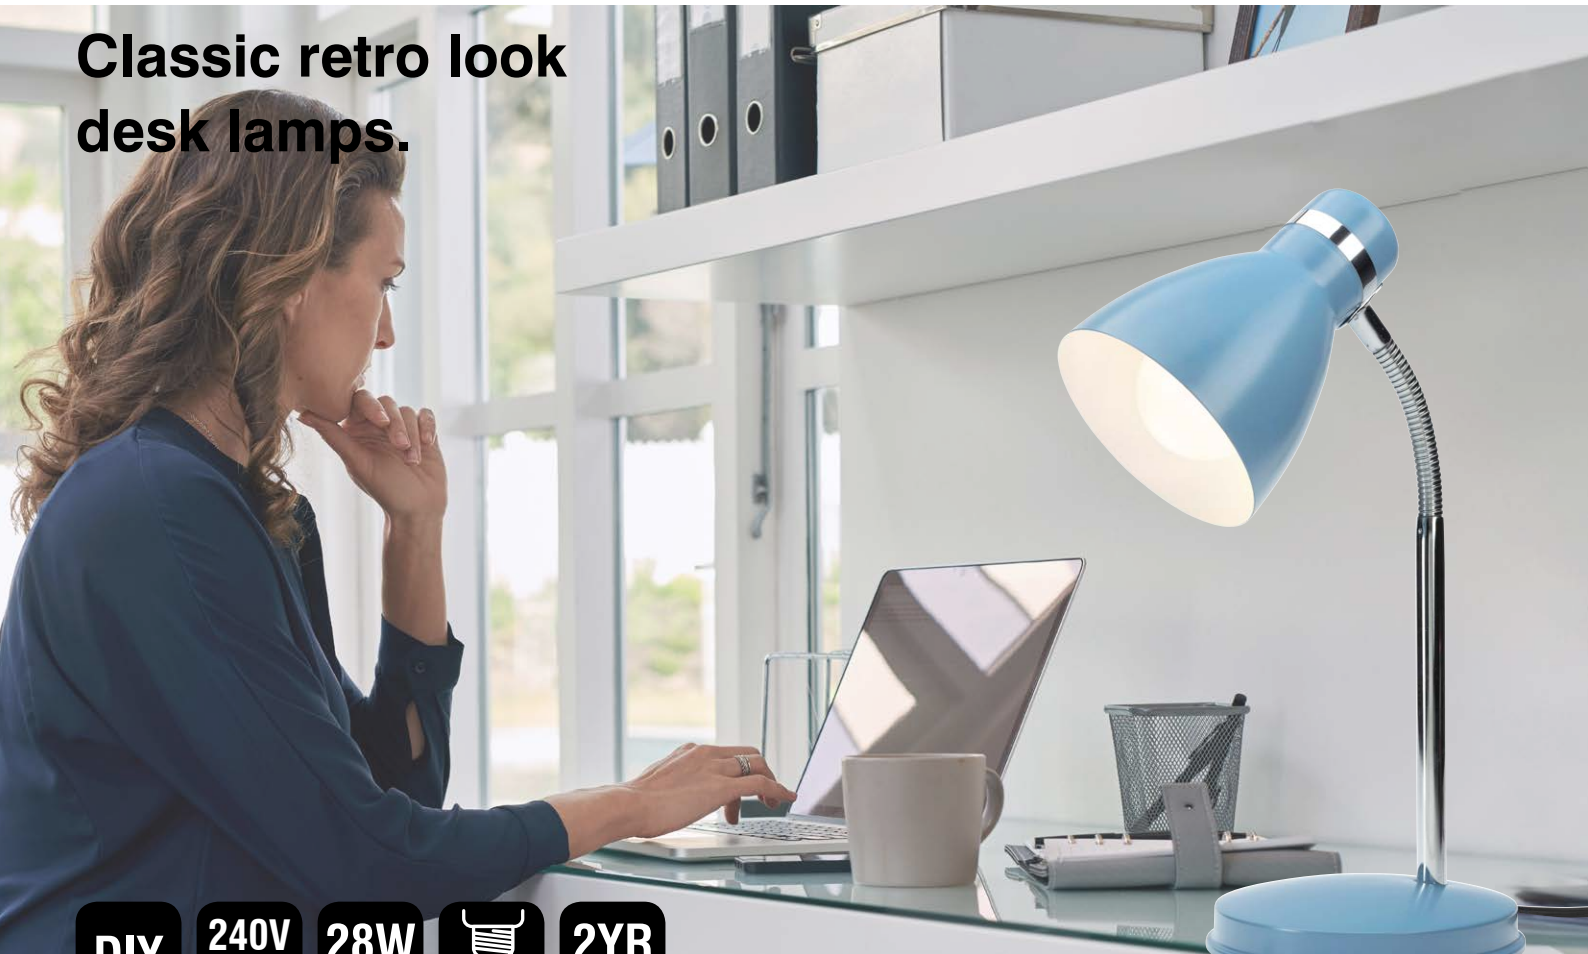

SAMMY TASK LAMP

**Classic retro look
desk lamps.**

DIY **240V AC** **28W MAX** **E27 BASE** **2YR WARRANTY**

The Sammy task lamp is the classic staple for your desk with it's adjustable chrome neck, that allows it to be moved in many directions.

- Provides an ample spread of direct light, perfect for adding to your workspace on top of a desk or bench
- Easily direct the light using the adjustable chrome neck so you can angle it to the right position for your needs
- Compact and lightweight design is ideal for small spaces and can be moved around with ease
- Turns on and off using an in-line cord switch.
- Uses most E27 globes, 28W max (globe not included)
- Quick and easy Do-It-Yourself installation
- Australian approved 1.8m cable and plug