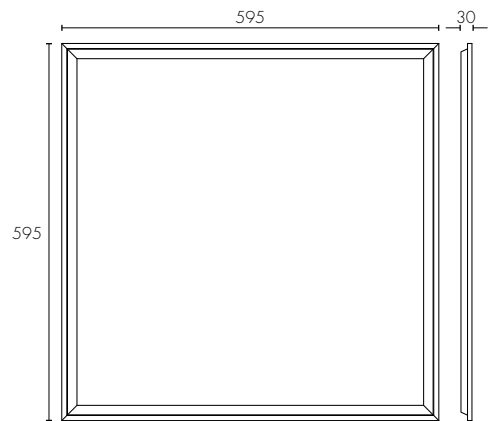

INSTALLATION

Must be installed by a licensed electrician

ACCESSORIES

(sold separately, suit 1200x300mm only)

Recessed Plaster Kit	19625/05 white
Surface Mount Kit	20740/05 white

	MODEL	COLOUR	DESCRIPTION	BOX SIZE	GROSS WEIGHT	BOX QTY	BARCODE/TUN
RETAIL BOX	21473/05	White	Backlit CCT LED Panel 1200x300mm	W1230 x H310 x D40 mm		1 pc	 9 312641 214724 >
OUTER CTN	21473/05	White	Backlit CCT LED Panel 1200x300mm			5 pc	 19312641214721
RETAIL BOX	21475/05	White	Backlit CCT LED Panel 600x600mm	W630 x H610 x D40 mm		1 pc	 9 312641 214755 >
OUTER CTN	21475/05	White	Backlit CCT LED Panel 600x600mm			5 pc	 19312641214752