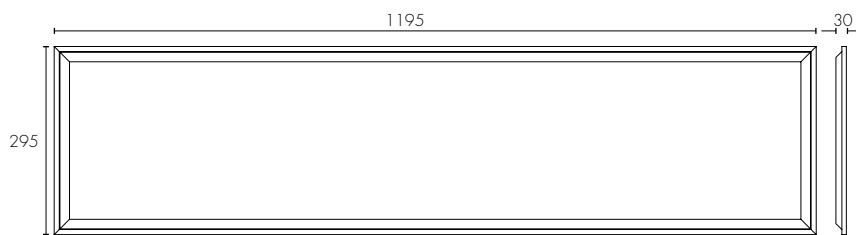

INSTALLATION

Must be installed by a licensed electrician

ACCESSORIES

(sold separately, suit 1200x300mm only)

Recessed Plaster Kit	19625/05 white
Surface Mount Kit	20740/05 white

	MODEL	COLOUR	DESCRIPTION	BOX SIZE	GROSS WEIGHT	BOX QTY	BARCODE/TUN
RETAIL BOX	21473/05	White	Backlit CCT LED Panel 1200x300mm	W1230 x H310 x D40 mm		1 pc	 9 312641 214724 >
OUTER CTN	21473/05	White	Backlit CCT LED Panel 1200x300mm			5 pc	 19312641214721
RETAIL BOX	21475/05	White	Backlit CCT LED Panel 600x600mm	W630 x H610 x D40 mm		1 pc	 9 312641 214755 >
OUTER CTN	21475/05	White	Backlit CCT LED Panel 600x600mm			5 pc	 19312641214752