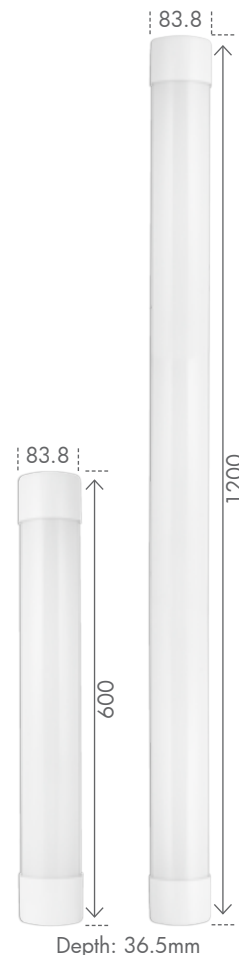

LED SLIMLINE BATTEN

COLOUR TEMPERATURE CHANGING INDOOR FITTING

240V 50Hz	20W 1900lm	40W 3800lm	SMD LED	3000K 4200K 6500K		CRI > 83	POWER FACTOR 0.97	INDOOR ONLY
--------------	---------------	---------------	---------	-------------------------	--	-------------	-------------------------	-------------

Brilliant's slimline LED battens are a perfect replacement for those old fluorescent batten fittings, and provide a much more aesthetic fixture.

FEATURES

- Change between Warm White (3000K), Cool White (4200K) & Daylight (6500K).
- Slide switch located on the end of fitting.
- Elegant slimline profile.
- Aluminium body with polycarbonate end caps and diffuser.
- SMD LED Array.
- Long lasting up to 30,000 hours*.
- High efficient and uniform light output.
- IP20 Indoor rating.
- Mounts directly to surface, brackets not required.
- Cable entry hole located at the centre position on the rear of the fixture
- Non-dimmable
- 3 Year Warranty.

MODEL NO.	WATTAGE (W)	LUMENS @ 3000K (lm)	LUMENS @ 4200K (lm)	LUMENS @ 6500K (lm)	FITTING COLOUR
20009/05	20	1700	1900	1800	WHITE
20010/05	40	3400	3800	3600	WHITE

* At 40°C ambient temperature. Actual life may vary depending on individual circumstances.

Depth: 36.5mm

20009/05

20W

3000K
4200K
6500K

1700
1900
1800

20W

3000K 4200K 6500K
1700lm 1900lm 1800lm

20010/05