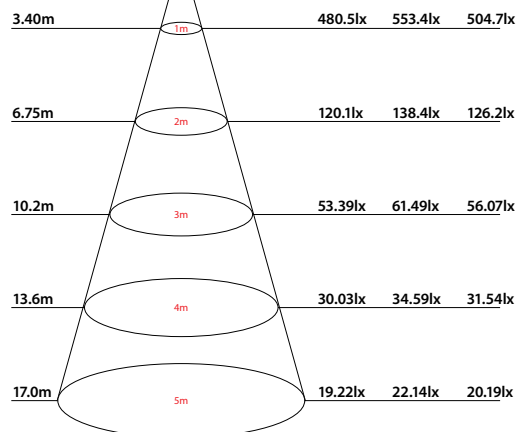

Depth: 36.5mm

20009/05

20W

3000K
4200K
6500K

1700
1900
1800

20W

3000K 4200K 6500K
1700lm 1900lm 1800lm

20010/05