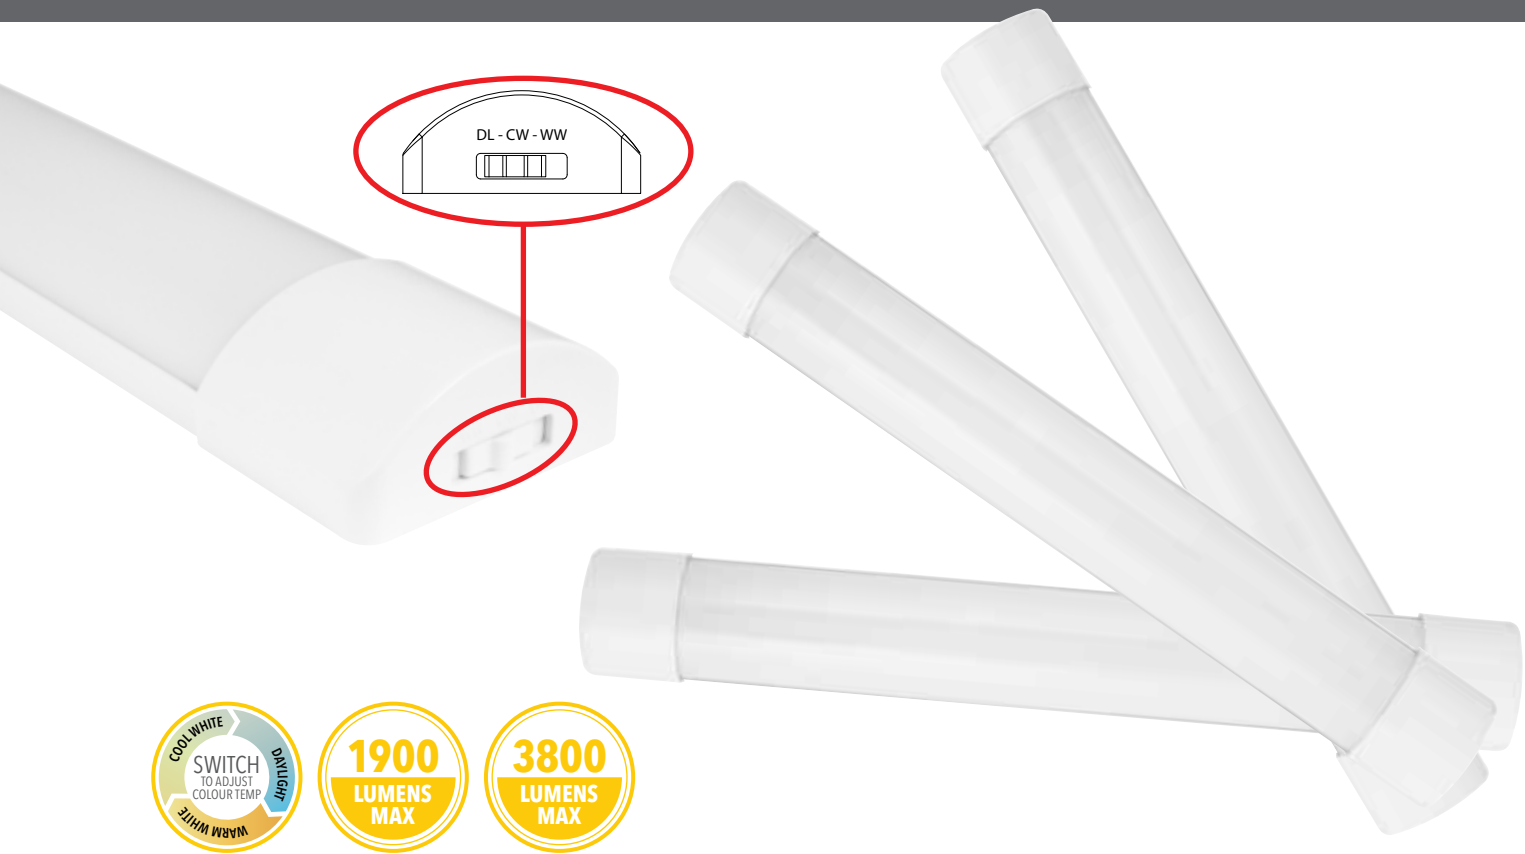

LED SLIMLINE BATTEN

COLOUR TEMPERATURE CHANGING INDOOR FITTING

240V 50Hz	20W 1900lm	40W 3800lm	SMD LED	3000K 4200K 6500K		CRI > 83	POWER FACTOR 0.97	INDOOR ONLY
--------------	---------------	---------------	---------	-------------------------	--	-------------	-------------------------	-------------

Brilliant's slimline LED battens are a perfect replacement for those old fluorescent batten fittings, and provide a much more aesthetic fixture.

FEATURES

- Change between Warm White (3000K), Cool White (4200K) & Daylight (6500K).
- Slide switch located on the end of fitting.
- Elegant slimline profile.
- Aluminium body with polycarbonate end caps and diffuser.
- SMD LED Array.
- Long lasting up to 30,000 hours*.
- High efficient and uniform light output.
- IP20 Indoor rating.
- Mounts directly to surface, brackets not required.
- Cable entry hole located at the centre position on the rear of the fixture
- Non-dimmable
- 3 Year Warranty.