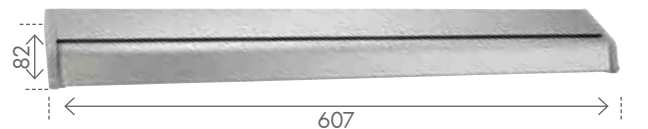

GRETA-II

LED SLIMLINE VANITY LIGHT

240V	12W w/driver	18W w/driver	SMD LED	4200K COOL WHITE		CRI >84	INDOOR ONLY
	18746	18747					

- Slimline adjustable vanity light.
- Smart silver finish.
- Specifically designed for use in bathrooms, kitchens, laundries or powder-rooms.
- Adjustable (rotating) head.
- Non-dimmable high lumen integrated LED array
- Acrylic diffuser to minimise shadows whilst providing ample light.
- 3 Year Warranty.

MODEL NO.	COLOUR	LAMP TYPE	WATTAGE (W)	LUMENS (lm)	LED ARRAY (Qty)
18746/11	SILVER	SMD LED	12	800	60
18747/11	SILVER	SMD LED	18	1200	90