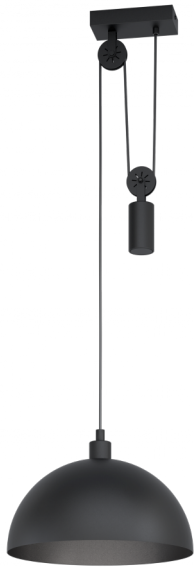

43435N

WINKWORTH 1

General Information

Material number	43435N
Type	pendant light
Product segment	Indoor
Theme	Vintage

Dimensions

Article Height (in mm)	2000
Height min. (in mm)	1500
Height max. (in mm)	3200
Article Diameter (in mm)	380
Net Weight	3 Kilogram

Material & Colour

Enclosure Material	steel
Enclosure Colour	black

Functionality

Switch Type	without switch
Battery	No

43435N

WINKWORTH 1

Technical Information

Protection Degree	IP20
Protection Class	2
Mains Voltage	220-240V,50/60Hz
Operation Voltage	220-240V,50/60Hz
max. Wattage (1)	1X40W

Illuminant 1

Illuminant Type (1)	E27
Illuminant incl. (1)	Exclusive
Socket Type (1)	E27

E27

1X40
W

Technical changes reserved

2/2