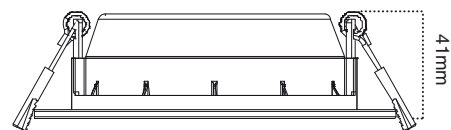

### Dimensions

Diameter	Height	Cut Out
Ø145mm	41mm	Ø125mm