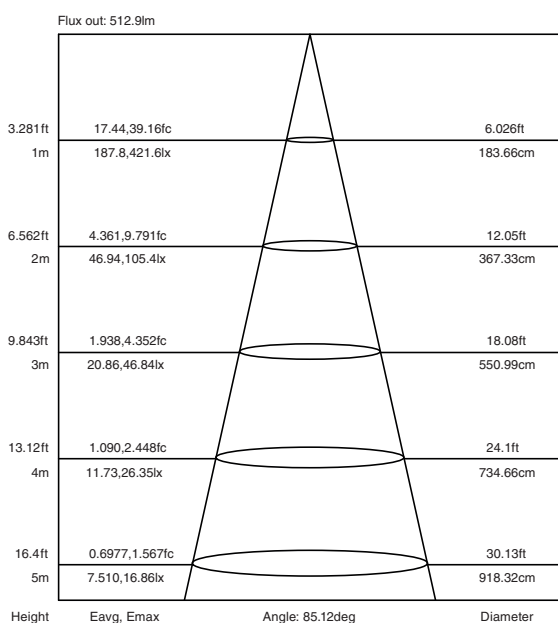

Illuminance Cone

Information is subject to change without prior notice