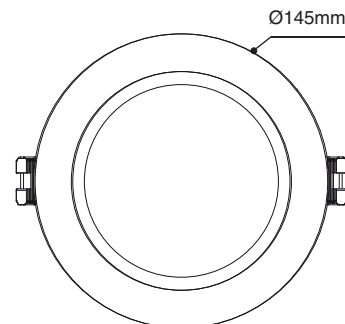

### Product Specification

<b>Voltage</b>	230V ~ 50Hz		
<b>Power Consumption</b>	12W		
<b>Light Colour Options</b>	Warm White	Cool White	Daylight
<b>Lumen Output</b>	820lm	900lm	960lm
<b>Colour Temperature</b>	3000K	4000K	5000K
<b>Colour Rendering Index</b>	>80		
<b>Beam Angle</b>	90°		
<b>Dimmable</b>	Yes		
<b>Warranty</b>	3 Years		
<b>Working Temperature</b>	-20°C – +50°C		
<b>IP Rating</b>	IP44		
<b>Electrical Classification</b>	Class II		

### Product Range

Order Code	Product Code
AT9045/WW	10459
AT9045/CW	10341
AT9045/DL	10577

### Dimensions

Diameter	Height	Cut Out
Ø145mm	41mm	Ø125mm