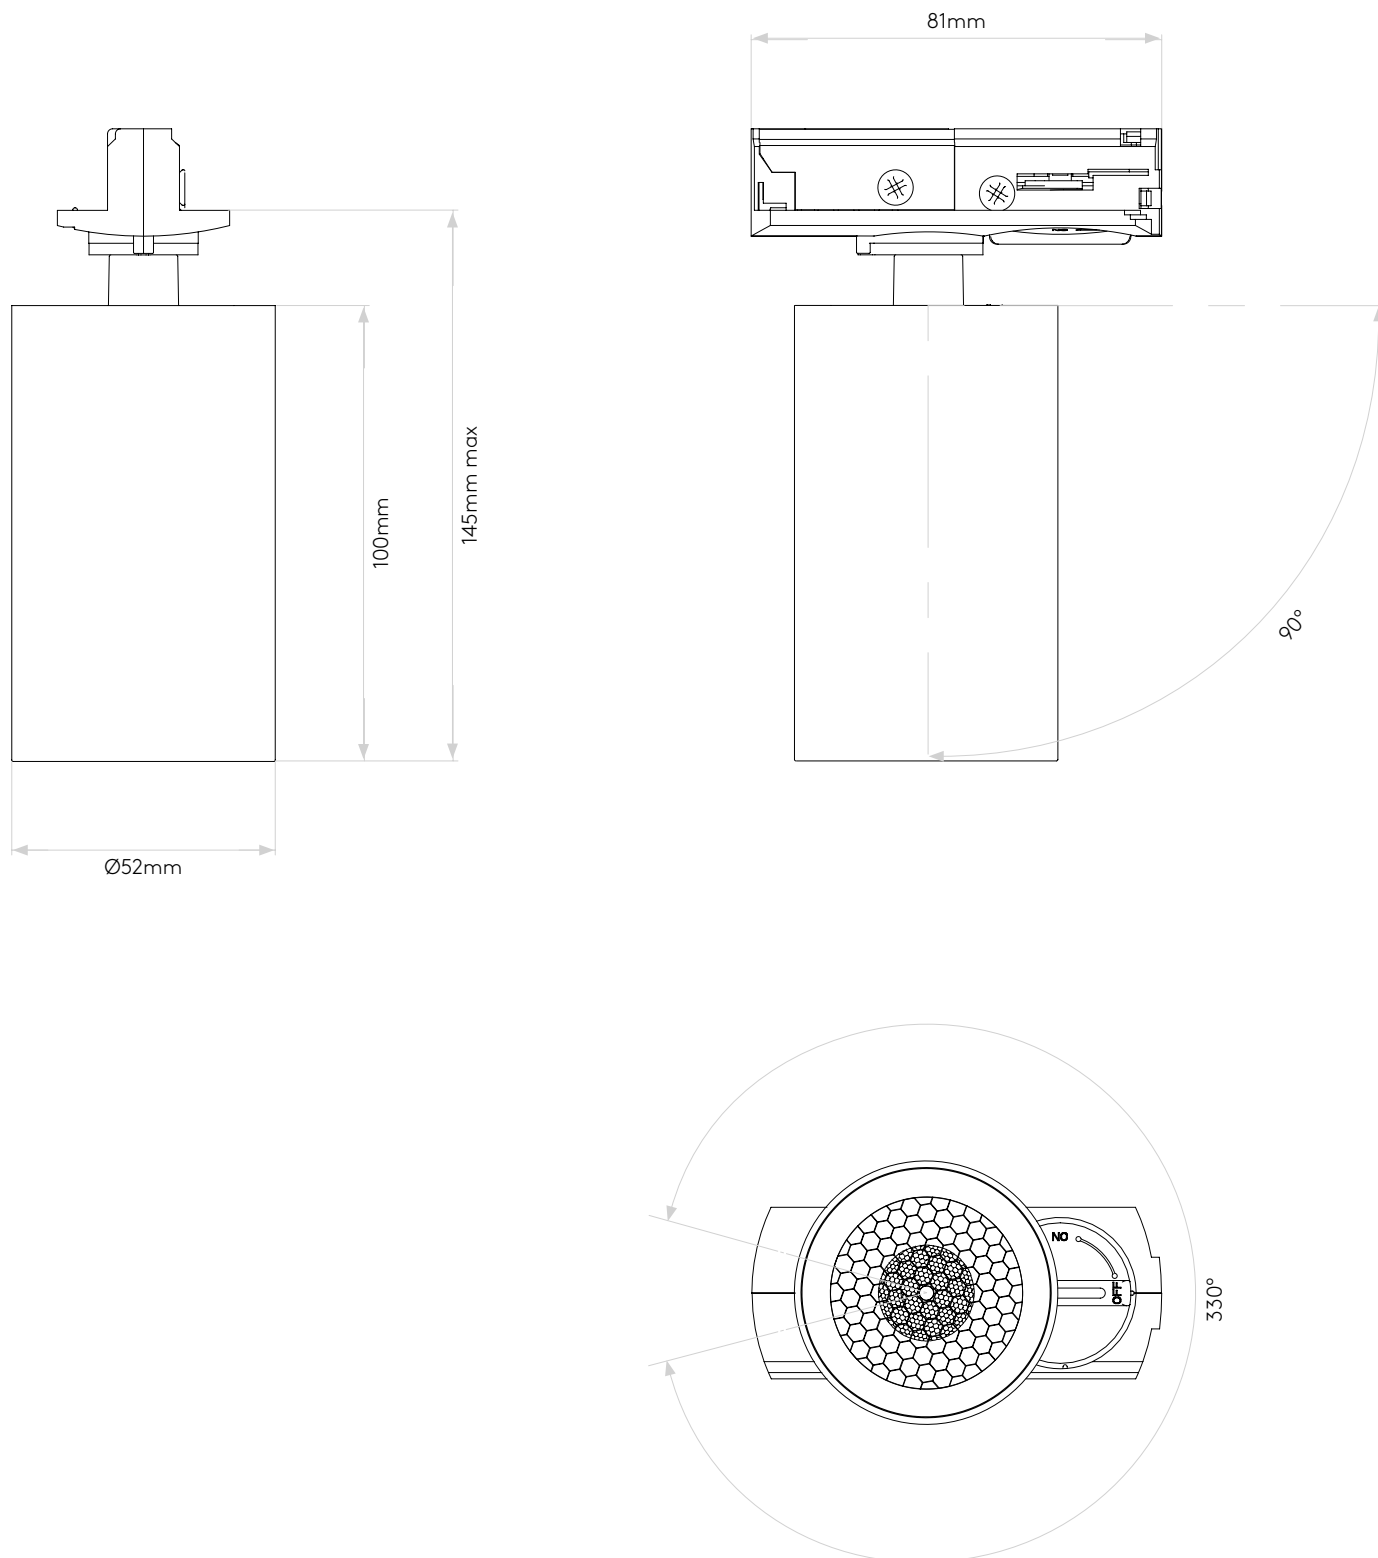

Can 50 Track

astro

General

| | |
|---------------------------|----------------------------|
| Location: | Interior |
| Class: | CE (Class I) |
| Ip Rating: | IP20 |
| Bathroom Zone: | Zone 3 |
| Driver Required: | No |
| Installation Orientation: | Track Mount - Ceiling Only |
| Main Material: | Metal - Aluminium |
| Dimensions (mm): | H: 145 W: 81 D: 52 |
| Cut Out Hole : | - |
| Recess Depth (mm): | - |
| Fire Rating: | - |
| Cable Length (mm): | - |
| Gross Weight (kg): | 0.37 |

Lamp

| | |
|--------------------------------|----------------|
| Light Source: | COB LED |
| Wattage: | 8.2W |
| Lamp Included: | Yes (Integral) |
| Maximum Lamp Length (mm): | - |
| Luminous Flux (lm): | 509 |
| Colour Temp (K): | 3000 |
| Cri (Ra): | 90 |
| Macadam Ellipse: | 3-Step |
| Tilt Adjustable Angle (°): | 90 |
| Rotation Adjustable Angle (°): | 330 |
| Lifetime (hrs): | 50000 |
| Beam Angle (°): | 29 |

Please note that some dimensions may vary slightly due to manufacturing tolerances, this includes cable entry and fixing holes

Veuillez noter que certaines dimensions peuvent varier légèrement en raison des tolérances de fabrication, y compris l'entrée de câble et les trous de fixation.