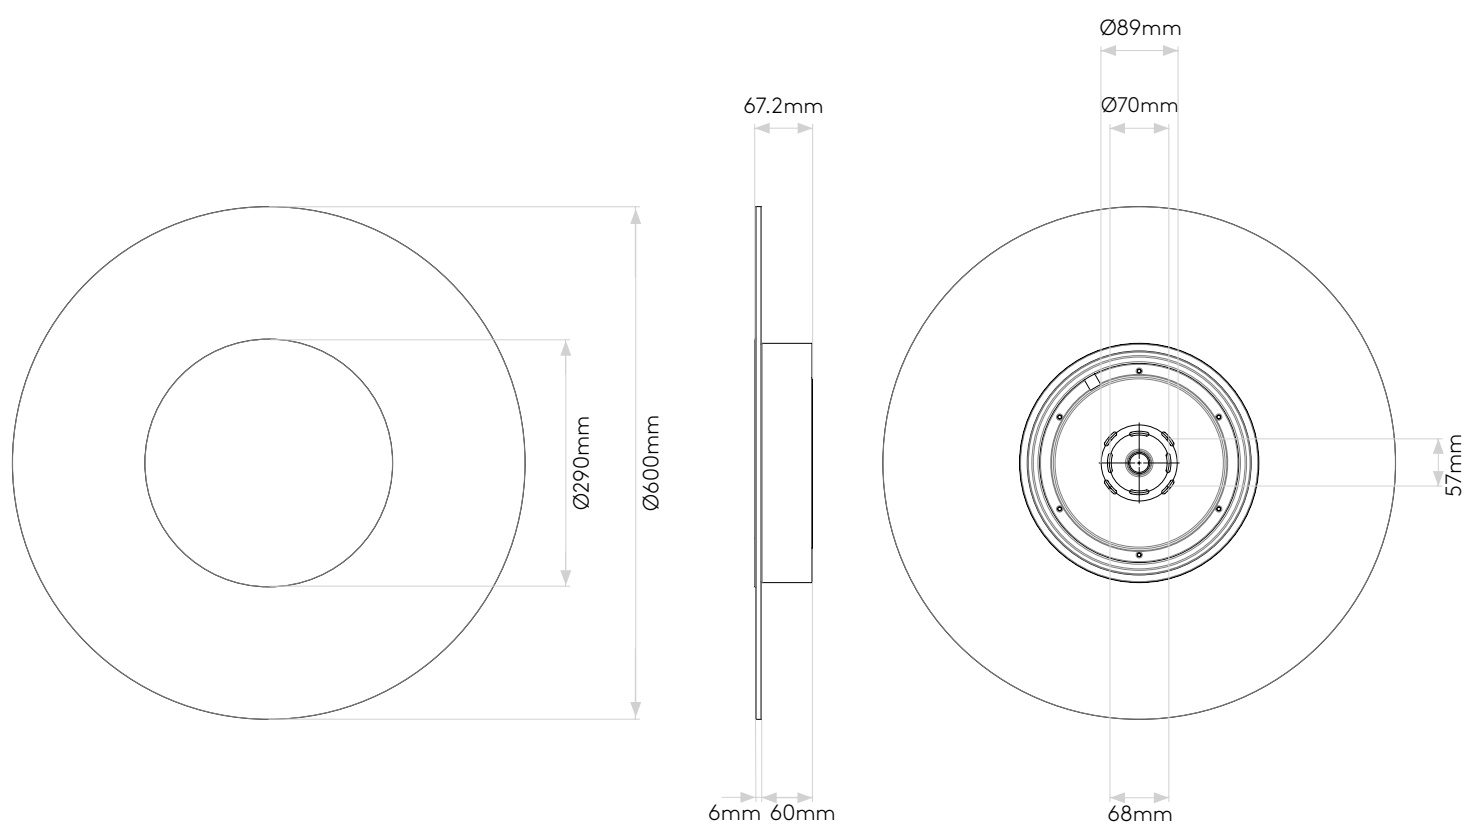

Please note that some dimensions may vary slightly due to manufacturing tolerances, this includes cable entry and fixing holes

Veillez noter que certaines dimensions peuvent varier légèrement en raison des tolérances de fabrication, y compris l'entrée de câble et les trous de fixation.

Bitte beachten Sie, dass die Maße Fertigungstoleranzen unterliegen und daher in geringem Umfang von der angegebenen Größe abweichen können. Dies gilt auch für Kabeleingänge und Befestigungslöcher.

Si prega notare che possono esserci piccole variazioni in alcune dimensioni dovute alle tolleranze di produzione, queste includono l'ingresso del cavo e i fori di fissaggio.