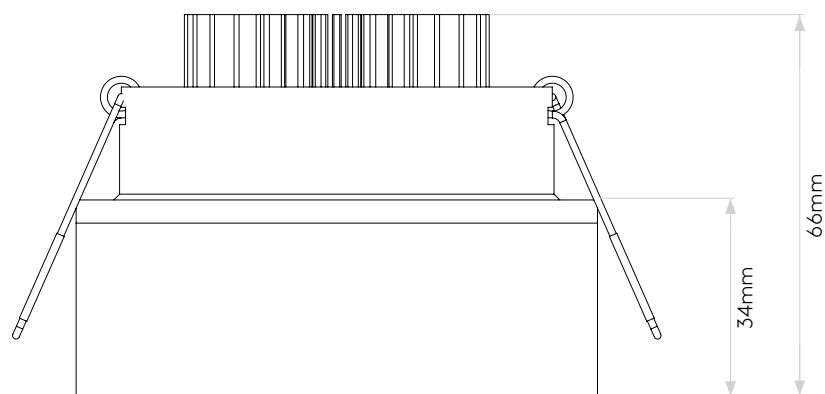

Please note that some dimensions may vary slightly due to manufacturing tolerances, this includes cable entry and fixing holes

Veillez noter que certaines dimensions peuvent varier légèrement en raison des tolérances de fabrication, y compris l'entrée de câble et les trous de fixation.

Bitte beachten Sie, dass die Maße Fertigungstoleranzen unterliegen und daher in geringem Umfang von der angegebenen Größe abweichen können. Dies gilt auch für Kabeleingänge und Befestigungslöcher.

Si prega notare che possono esserci piccole variazioni in alcune dimensioni dovute alle tolleranze di produzione, queste includono l'ingresso del cavo e i fori di fissaggio.