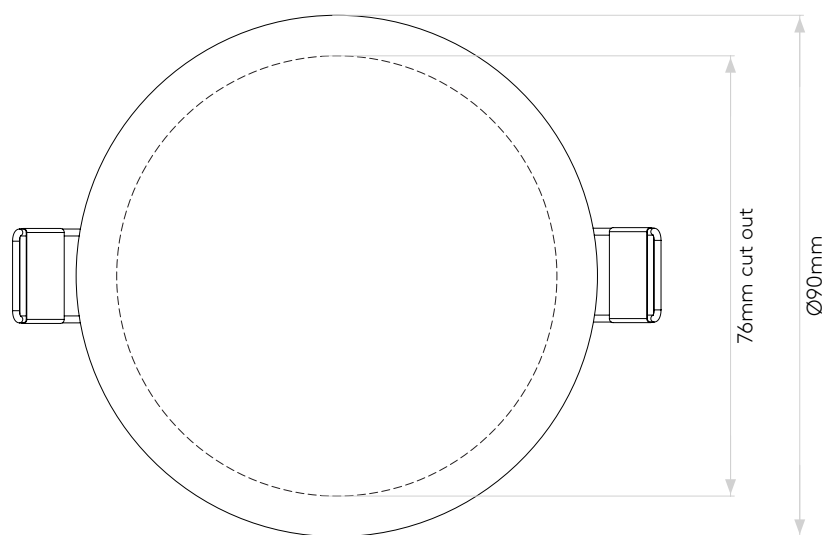

Please note that some dimensions may vary slightly due to manufacturing tolerances, this includes cable entry and fixing holes

Veillez noter que certaines dimensions peuvent varier légèrement en raison des tolérances de fabrication, y compris l'entrée de câble et les trous de fixation.

Bitte beachten Sie, dass die Maße Fertigungstoleranzen unterliegen und daher in geringem Umfang von der angegebenen Größe abweichen können. Dies gilt auch für Kabeleingänge und Befestigungslöcher.

Si prega notare che possono esserci piccole variazioni in alcune dimensioni dovute alle tolleranze di produzione, queste includono l'ingresso del cavo e i fori di fissaggio.