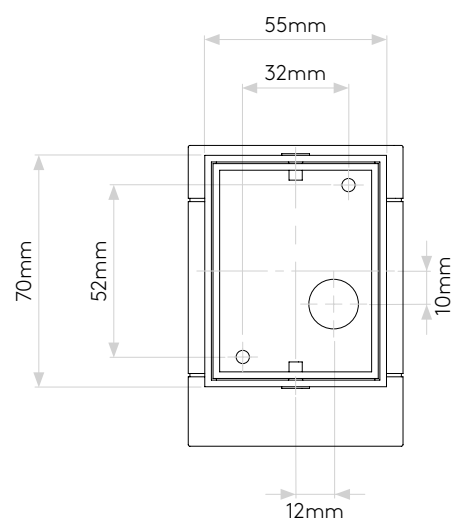

## GENERAL

LOCATION:	Exterior
CLASS:	CE (Class I)
IP RATING:	IP54
BATHROOM ZONE:	Zone 2, 3
DRIVER REQUIRED:	No
INSTALLATION ORIENTATION:	Wall Mount - Vertical
MAIN MATERIAL:	Metal - Aluminium
DIMENSIONS (mm):	H: 91 W: 65 D: 100
CUT OUT HOLE (mm):	-
RECESS DEPTH (mm):	-
FIRE RATING:	-
CABLE LENGTH (mm):	-
GROSS WEIGHT (kg):	0.5

Please note that some dimensions may vary slightly due to manufacturing tolerances, this includes cable entry and fixing holes

Veillez noter que certaines dimensions peuvent varier légèrement en raison des tolérances de fabrication, y compris l'entrée de câble et les trous de fixation.