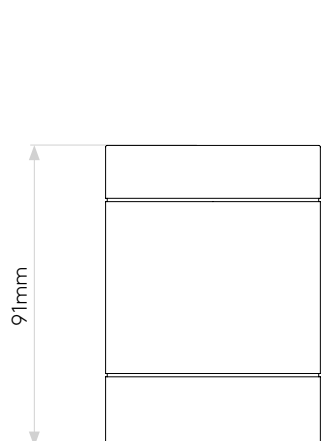

Please note that some dimensions may vary slightly due to manufacturing tolerances, this includes cable entry and fixing holes

Veillez noter que certaines dimensions peuvent varier légèrement en raison des tolérances de fabrication, y compris l'entrée de câble et les trous de fixation.

Bitte beachten Sie, dass die Maße Fertigungstoleranzen unterliegen und daher in geringem Umfang von der angegebenen Größe abweichen können. Dies gilt auch für Kabeleingänge und Befestigungslöcher.

Si prega notare che possono esserci piccole variazioni in alcune dimensioni dovute alle tolleranze di produzione, queste includono l'ingresso del cavo e i fori di fissaggio.