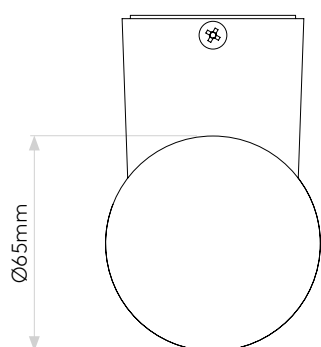

Please note that some dimensions may vary slightly due to manufacturing tolerances, this includes cable entry and fixing holes

Veillez noter que certaines dimensions peuvent varier légèrement en raison des tolérances de fabrication, y compris l'entrée de câble et les trous de fixation.

Bitte beachten Sie, dass die Maße Fertigungstoleranzen unterliegen und daher in geringem Umfang von der angegebenen Größe abweichen können. Dies gilt auch für Kabeleingänge und Befestigungslöcher.

Si prega notare che possono esserci piccole variazioni in alcune dimensioni dovute alle tolleranze di produzione, queste includono l'ingresso del cavo e i fori di fissaggio.