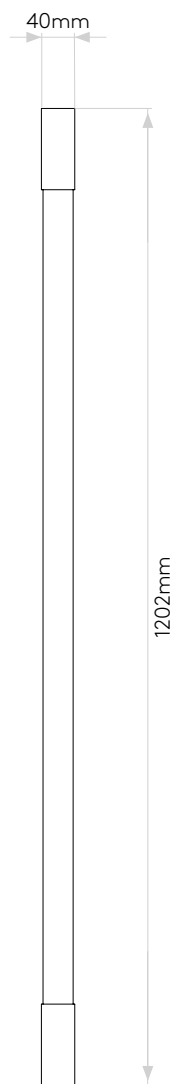

Please note that some dimensions may vary slightly due to manufacturing tolerances, this includes cable entry and fixing holes

Veillez noter que certaines dimensions peuvent varier légèrement en raison des tolérances de fabrication, y compris l'entrée de câble et les trous de fixation.

Bitte beachten Sie, dass die Maße Fertigungstoleranzen unterliegen und daher in geringem Umfang von der angegebenen Größe abweichen können. Dies gilt auch für Kabeleingänge und Befestigungslöcher.

Si prega notare che possono esserci piccole variazioni in alcune dimensioni dovute alle tolleranze di produzione, queste includono l'ingresso del cavo e i fori di fissaggio.