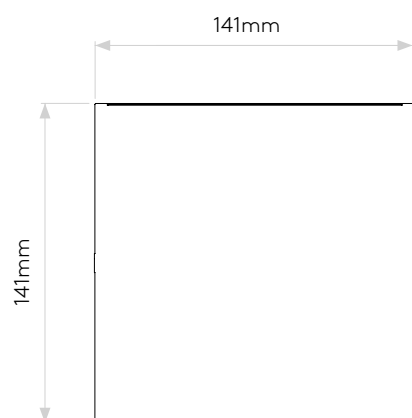

Please note that some dimensions may vary slightly due to manufacturing tolerances, this includes cable entry and fixing holes

Veillez noter que certaines dimensions peuvent varier légèrement en raison des tolérances de fabrication, y compris l'entrée de câble et les trous de fixation.

Bitte beachten Sie, dass die Maße Fertigungstoleranzen unterliegen und daher in geringem Umfang von der angegebenen Größe abweichen können. Dies gilt auch für Kabeleingänge und Befestigungslöcher.

Si prega notare che possono esserci piccole variazioni in alcune dimensioni dovute alle tolleranze di produzione, queste includono l'ingresso del cavo e i fori di fissaggio.