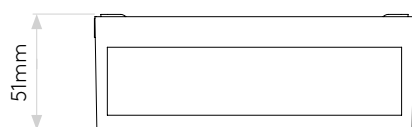

Please note that some dimensions may vary slightly due to manufacturing tolerances, this includes cable entry and fixing holes

Veillez noter que certaines dimensions peuvent varier légèrement en raison des tolérances de fabrication, y compris l'entrée de câble et les trous de fixation.

Bitte beachten Sie, dass die Maße Fertigungstoleranzen unterliegen und daher in geringem Umfang von der angegebenen Größe abweichen können. Dies gilt auch für Kabeleingänge und Befestigungslöcher.

Si prega notare che possono esserci piccole variazioni in alcune dimensioni dovute alle tolleranze di produzione, queste includono l'ingresso del cavo e i fori di fissaggio.