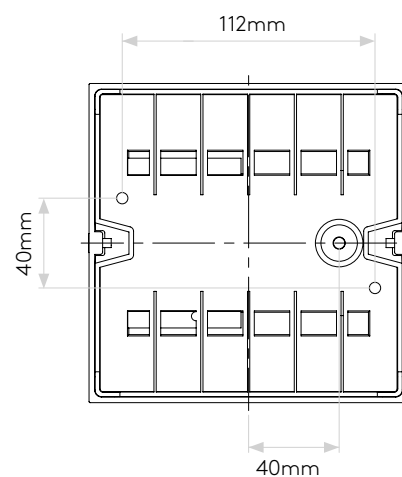

Please note that some dimensions may vary slightly due to manufacturing tolerances, this includes cable entry and fixing holes

Veillez noter que certaines dimensions peuvent varier légèrement en raison des tolérances de fabrication, y compris l'entrée de câble et les trous de fixation.

Bitte beachten Sie, dass die Maße Fertigungstoleranzen unterliegen und daher in geringem Umfang von der angegebenen Größe abweichen können. Dies gilt auch für Kabeleingänge und Befestigungslöcher.

Si prega notare che possono esserci piccole variazioni in alcune dimensioni dovute alle tolleranze di produzione, queste includono l'ingresso del cavo e i fori di fissaggio.