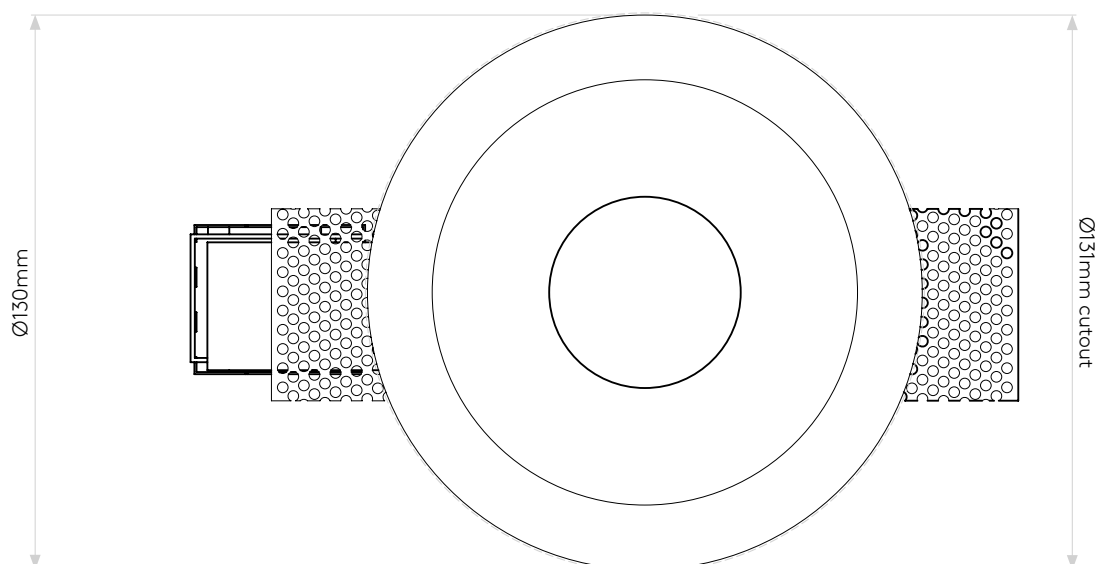

Please note that some dimensions may vary slightly due to manufacturing tolerances, this includes cable entry and fixing holes

Veuillez noter que certaines dimensions peuvent varier légèrement en raison des tolérances de fabrication, y compris l'entrée de câble et les trous de fixation.

Bitte beachten Sie, dass die Maße Fertigungstoleranzen unterliegen und daher in geringem Umfang von der angegebenen Größe abweichen können. Dies gilt auch für Kabeleingänge und Befestigungslöcher.

Si prega notare che possono esserci piccole variazioni in alcune dimensioni dovute alle tolleranze di produzione, queste includono l'ingresso del cavo e i fori di fissaggio.