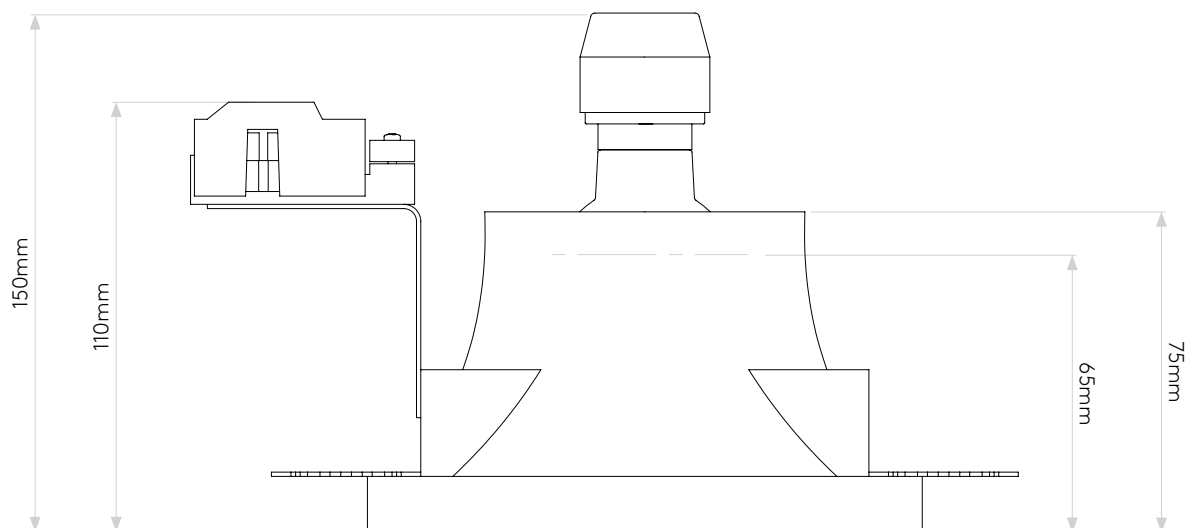

## GENERAL

CLASS:	CE (Class 1)
IP RATING:	IP20
BATHROOM ZONE:	Zone 3
VOLTAGE:	Mains 230V
INSTALLATION ORIENTATION:	Ceiling mount
MAIN MATERIAL:	Plaster
DIMENSIONS:	D: 150mm Ø: 130mm
CUT OUT HOLE:	Ø: 131mm
RECESS DEPTH:	150mm
FIRE RATING:	Not applicable
CABLE LENGTH:	Not applicable
GROSS WEIGHT:	0.68Kg

## LAMP

LIGHT SOURCE:	GU10
MAXIMUM WATTAGE:	50W MAX
LAMP INCLUDED:	No
MAXIMUM LAMP LENGTH:	To be advised
R9:	Lamp dependent
MACADAM ELLIPSE:	Not applicable
TILT ADJUSTABLE ANGLE:	Not applicable
ROTATION ADJUSTABLE ANGLE:	Not applicable
AVERAGE LIFESPAN:	Lamp dependent
L70:	Not applicable
BEAM ANGLE:	Lamp dependent

## ADDITIONAL INFORMATION

SHADE INCLUDED	Not applicable
SHADE MATERIAL	Not applicable

Please note that some dimensions may vary slightly due to manufacturing tolerances, this includes cable entry and fixing holes