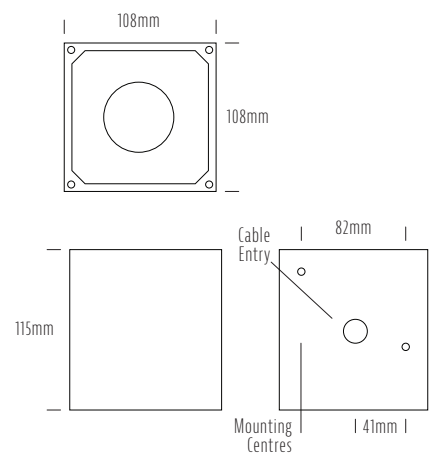

Square Wall Downlight

Model	AQL-602
PRODUCT FAMILY	AQL-602 Series
CONSTRUCTION MATERIAL	Cast Aluminium & Powder Coat
CABLE	Terminal Block
IP RATING	IP65
WARRANTY	3 Year Aqualux Warranty
BODY COLOUR	Black (A2)
CONTROL GEAR	24V DC / 240V
RATED POWER	7W
NOMINAL LUMENS	615 lm
CCT / COLOUR	3000K / 700mA
OPTICAL	70°
CRI	80
DIMMING	PWM 10V Dimming / No Dimming 240V

INTRODUCTION

The AQL-602 is an elegant square wall light for high lighting columns and other architectural elements. Featuring a 7W 3000K CREE LED and a soft falloff 70D optic, it also comes with a removable slotted gobo for creating a dramatic slit effect.