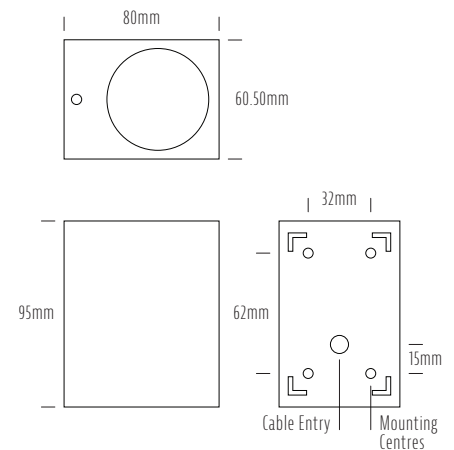

Prism Wall Downlight

Model	AQL-600
PRODUCT FAMILY	AQL-600 Series
CONSTRUCTION MATERIAL	Cast Aluminium & Powder Coat
CABLE	Terminal Block
IP RATING	IP65
WARRANTY	3 Year Aqualux Warranty
BODY COLOUR	Black (A2) / White (A8)
CONTROL GEAR	24V DC / 240V
RATED POWER	7W
NOMINAL LUMENS	615 lm
CCT / COLOUR	3000K / 700mA
OPTICAL	70°
CRI	80
DIMMING	PWM 10V Dimming / No Dimming 240V

INTRODUCTION

A simple prism shaped wall light with a single light output which can be faced down or up.

VARIANT CODES

AQL-600-A8-B0073070T

AQL-600-A8-F0073070T

AQL-600-A2-B0073070T

AQL-600-A2-F0073070T

1300 662 644
sales@aqualux.com.au